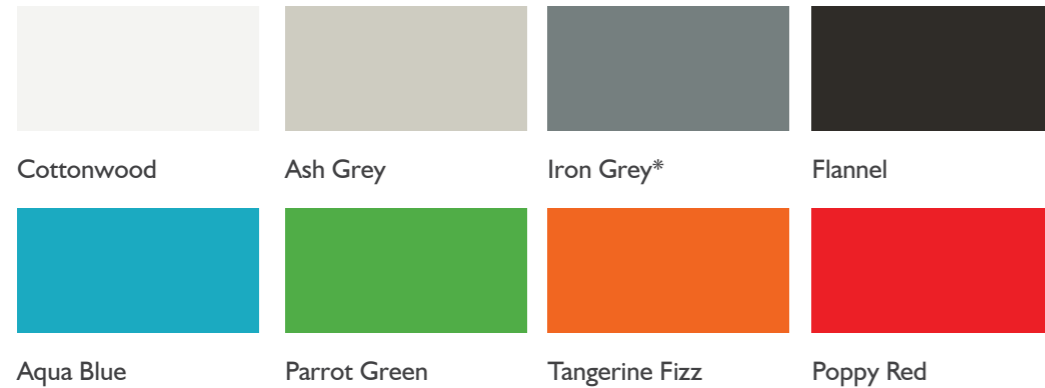

## Polypropylene colours

\*Iron Grey is colour-matched to Blue Grey polypropylene available on other KI seating products.