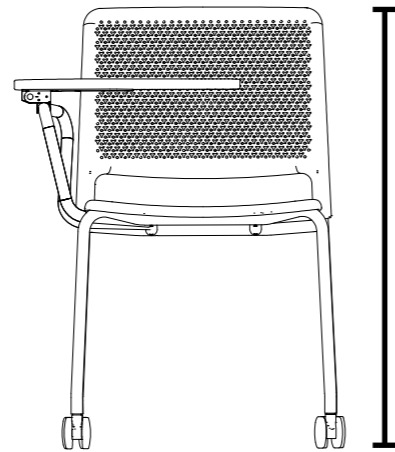

460mm
Seat Height

450mm
Seat Width

440mm
Seat Depth

4 Leg
On Castors
With Tablet Arm

Weight / with seat pad
Standard Tablet: 7.1kg / 7.8kg
Oversized Tablet: 7.6kg / 8.3kg

607mm
Overall Width

850mm
Overall Height

785mm
Overall Depth

460mm
Seat Height

450mm Seat Width
433mm Oversized Tablet Width
382mm Standard Tablet Width

440mm Seat Depth
595mm Oversized Tablet Depth
517mm Standard Tablet Depth

Specification

Sled Base

Weight / with seat pad
5.7kg / 6.4kg

860mm
Overall Height

620mm
Overall Width

470mm
Seat Height

550mm
Overall Depth

550mm
Seat Width

470mm
Seat Depth

Stool