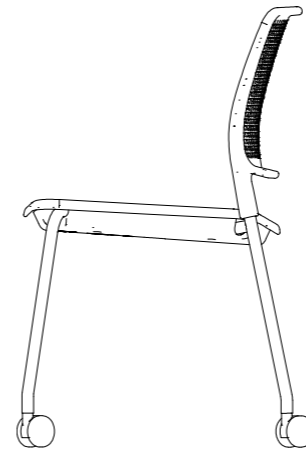

440mm Seat Depth
595mm Oversized Tablet Depth
517mm Standard Tablet Depth

4 Leg
On Castors

Weight / with seat pad
5.5kg / 6.2kg

490mm
Overall Width

850mm
Overall Height

540mm
Overall Depth

460mm
Seat Height

450mm
Seat Width

440mm
Seat Depth

4 Leg
On Castors
With Arms

Weight / with seat pad
6.1kg / 6.8kg

670mm
Arm Height

650mm
Overall Width

850mm
Overall Height

540mm
Overall Depth