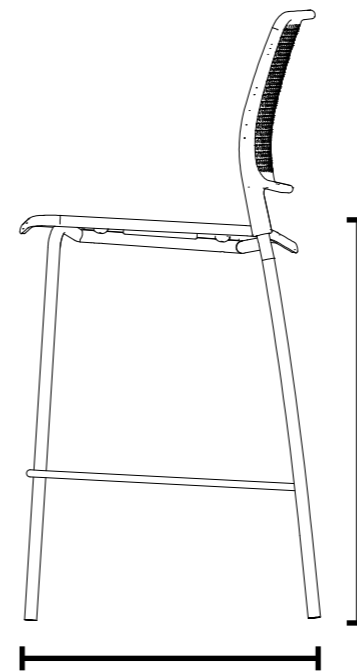

785mm
Overall Depth

460mm
Seat Height

450mm Seat Width
433mm Oversized Tablet Width
382mm Standard Tablet Width

440mm Seat Depth
595mm Oversized Tablet Depth
517mm Standard Tablet Depth

Specification

Sled Base

Weight / with seat pad
5.7kg / 6.4kg

860mm
Overall Height

620mm
Overall Width

470mm
Seat Height

550mm
Overall Depth

550mm
Seat Width

470mm
Seat Depth

Stool

Weight / with seat pad
7.2kg / 7.8kg

1120mm
Overall Height

530mm
Overall Width

760mm
Seat Height

550mm
Overall Depth

450mm
Seat Width

440mm
Seat Depth

Task Chair

Weight / with seat pad
8.2kg / 8.9kg

650mm
Overall Width

800-920mm
Overall Height

650mm
Overall Depth

420-540mm
Seat Height

450mm
Seat Width

440mm
Seat Depth

Task Chair
With Tablet Arm