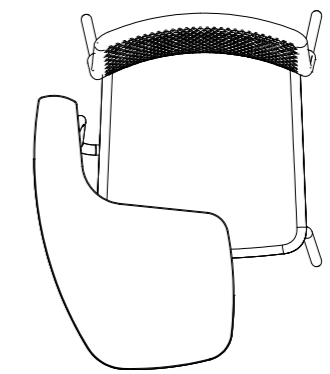

Weight / with seat pad
Standard Tablet: 6.3kg / 7kg
Oversized Tablet: 6.8kg / 7.5kg

850mm
Overall Height

607mm
Overall Width

785mm
Overall Depth

460mm
Seat Height

450mm Seat Width
433mm Oversized Tablet Width
382mm Standard Tablet Width