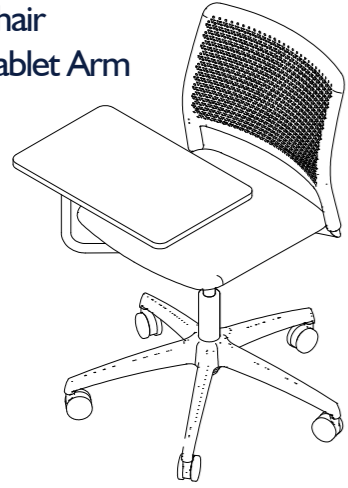

Weight / with seat pad
7.2kg / 7.8kg

1120mm
Overall Height

530mm
Overall Width

760mm
Seat Height

550mm
Overall Depth

450mm
Seat Width

440mm
Seat Depth

Task Chair

Weight / with seat pad
8.2kg / 8.9kg

650mm
Overall Width

800-920mm
Overall Height

650mm
Overall Depth

420-540mm
Seat Height

450mm
Seat Width

440mm
Seat Depth

Task Chair
With Tablet Arm

Weight / with seat pad
10.3kg / 11kg

650-1180mm
Overall Width

800-920mm
Overall Height

650-1180mm
Overall Depth

420-540mm
Seat Height

450mm Seat Width
500mm Tablet Width

440mm Seat Depth
320mm Tablet Depth

Task Stool