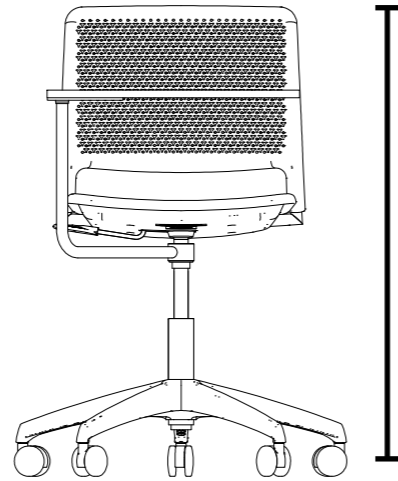

Weight / with seat pad
5.7kg / 6.4kg

860mm
Overall Height

620mm
Overall Width

470mm
Seat Height

550mm
Overall Depth

550mm
Seat Width

470mm
Seat Depth

Stool

Weight / with seat pad
7.2kg / 7.8kg

1120mm
Overall Height

530mm
Overall Width

760mm
Seat Height

550mm
Overall Depth

450mm
Seat Width

440mm
Seat Depth

Task Chair

Weight / with seat pad
8.2kg / 8.9kg

650mm
Overall Width

800-920mm
Overall Height

650mm
Overall Depth

420-540mm
Seat Height

450mm
Seat Width

440mm
Seat Depth

Task Chair
With Tablet Arm

Weight / with seat pad
10.3kg / 11kg

650-1180mm
Overall Width

800-920mm
Overall Height

650-1180mm
Overall Depth

420-540mm
Seat Height

450mm Seat Width
500mm Tablet Width

440mm Seat Depth
320mm Tablet Depth

Task Stool