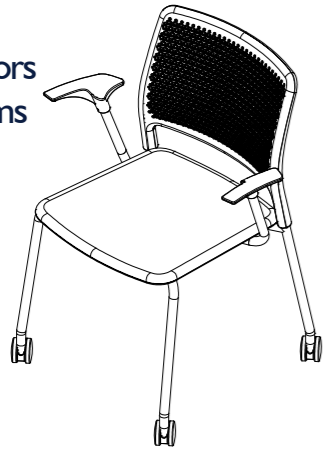

450mm
Seat Width

440mm
Seat Depth

4 Leg
On Castors
With Arms

Weight / with seat pad
6.1kg / 6.8kg

670mm
Arm Height