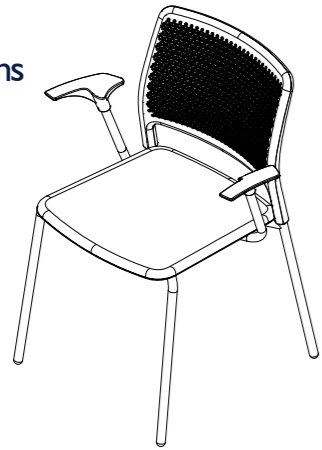

490mm
Overall Width

850mm
Overall Height

540mm
Overall Depth

460mm
Seat Height

450mm
Seat Width

440mm
Seat Depth

4 Leg
With Arms

Weight / with seat pad
5.8kg / 6.5kg