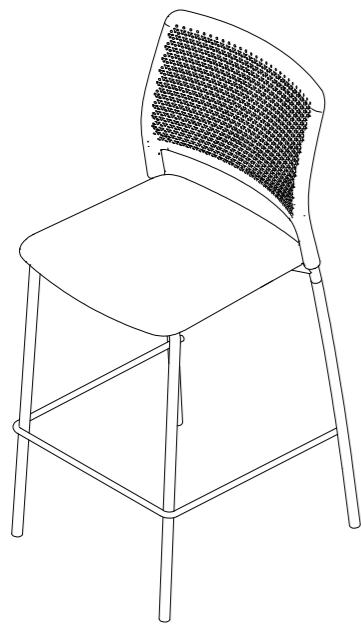

785mm
Overall Depth

460mm
Seat Height

450mm Seat Width
433mm Oversized Tablet Width
382mm Standard Tablet Width

440mm Seat Depth
595mm Oversized Tablet Depth
517mm Standard Tablet Depth

Specification

Sled Base

Weight / with seat pad
5.7kg / 6.4kg

860mm
Overall Height

620mm
Overall Width

470mm
Seat Height

550mm
Overall Depth

550mm
Seat Width

470mm
Seat Depth

Stool

Weight / with seat pad
7.2kg / 7.8kg

1120mm
Overall Height

530mm
Overall Width

760mm
Seat Height

550mm
Overall Depth

450mm
Seat Width

440mm
Seat Depth

Task Chair