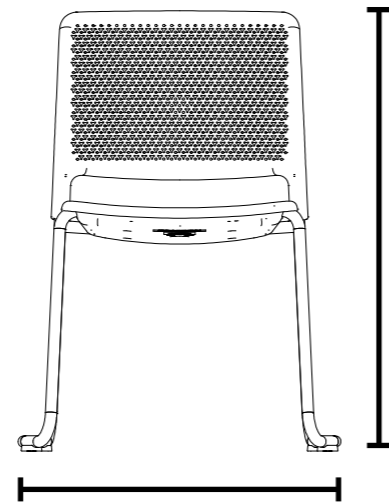

785mm
Overall Depth

460mm
Seat Height

450mm Seat Width
433mm Oversized Tablet Width
382mm Standard Tablet Width

440mm Seat Depth
595mm Oversized Tablet Depth
517mm Standard Tablet Depth

Specification

Sled Base

Weight / with seat pad
5.7kg / 6.4kg

860mm
Overall Height

620mm
Overall Width

470mm
Seat Height

550mm
Overall Depth

550mm
Seat Width

470mm
Seat Depth

Stool

Weight / with seat pad
7.2kg / 7.8kg

1120mm
Overall Height

530mm
Overall Width

760mm
Seat Height

550mm
Overall Depth

450mm
Seat Width

440mm
Seat Depth

Task Chair