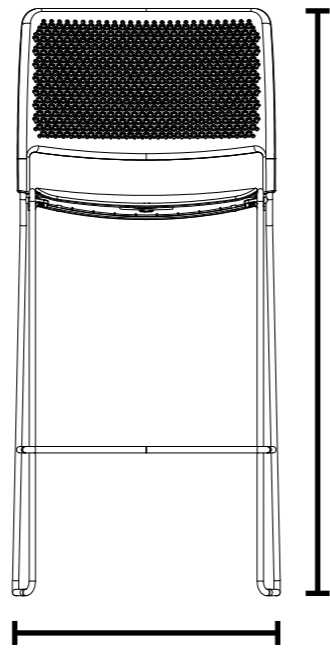

Weight / with seat pad
7.2kg / 7.5kg

679mm
Arm Height

552mm
Overall Width

796mm
Overall Height

553mm
Overall Depth

440mm
Seat Height

450mm
Seat Width

440mm
Seat Depth

HD Chair
With Tablet Arm

Weight / with seat pad
8.8kg / 9.1kg

679mm
Tablet Height

544mm
Overall Width

796mm
Overall Height

715mm
Overall Depth

440mm
Seat Height

450mm Seat Width
305mm Tablet Width

440mm Seat Depth
525mm Tablet Depth

HD Stool
610

Weight / with seat pad
8.2kg / 8.5kg

506mm
Overall Width

962mm
Overall Height

584mm
Overall Depth

610mm
Seat Height

450mm
Seat Width

440mm
Seat Depth

HD Stool
760

Weight / with seat pad
8.8kg / 9.1kg

507mm
Overall Width

1112mm
Overall Height

584mm
Overall Depth

760mm
Seat Height

450mm
Seat Width