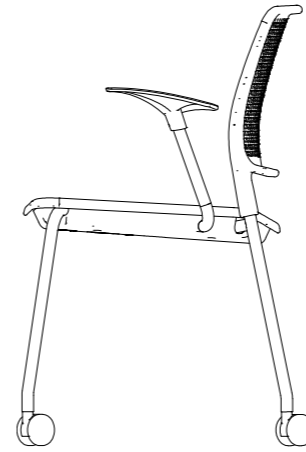

450mm
Seat Width

440mm
Seat Depth

4 Leg
On Castors
With Arms

Weight / with seat pad
6.1kg / 6.8kg

670mm
Arm Height

650mm
Overall Width

850mm
Overall Height

540mm
Overall Depth