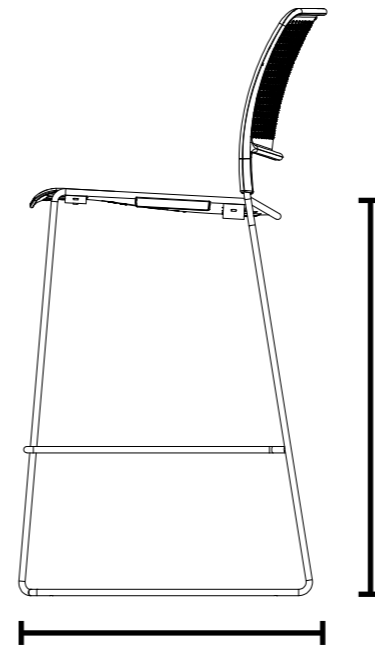

Weight / with seat pad
7.2kg / 7.5kg

679mm
Arm Height

552mm
Overall Width

796mm
Overall Height

553mm
Overall Depth

440mm
Seat Height

450mm
Seat Width

440mm
Seat Depth

HD Chair
With Tablet Arm

Weight / with seat pad
8.8kg / 9.1kg

679mm
Tablet Height

544mm
Overall Width

796mm
Overall Height

715mm
Overall Depth

440mm
Seat Height

450mm Seat Width
305mm Tablet Width

440mm Seat Depth
525mm Tablet Depth

HD Stool
610

Weight / with seat pad
8.2kg / 8.5kg

506mm
Overall Width

962mm
Overall Height

584mm
Overall Depth

610mm
Seat Height

450mm
Seat Width

440mm
Seat Depth

HD Stool
760

Weight / with seat pad
8.8kg / 9.1kg

507mm
Overall Width

1112mm
Overall Height

584mm
Overall Depth

760mm
Seat Height

450mm
Seat Width