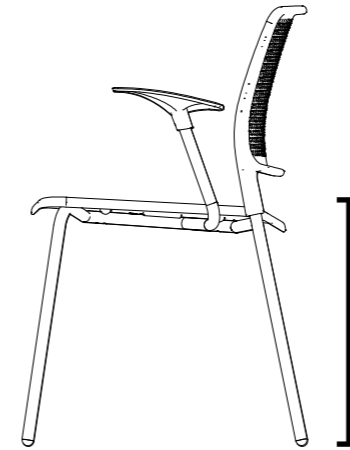

540mm
Overall Depth

460mm
Seat Height