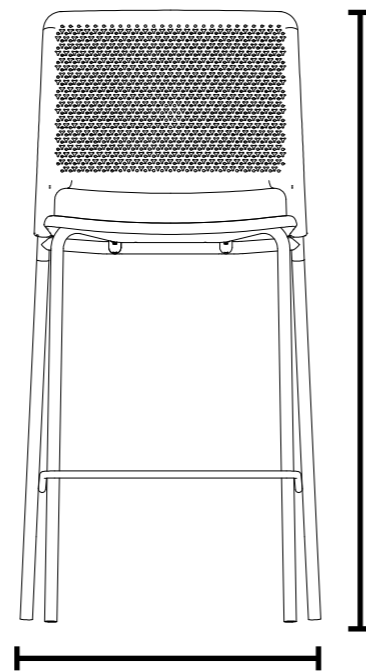

785mm
Overall Depth

460mm
Seat Height

450mm Seat Width
433mm Oversized Tablet Width
382mm Standard Tablet Width

440mm Seat Depth
595mm Oversized Tablet Depth
517mm Standard Tablet Depth

Specification

Sled Base

Weight / with seat pad
5.7kg / 6.4kg

860mm
Overall Height

620mm
Overall Width

470mm
Seat Height

550mm
Overall Depth

550mm
Seat Width

470mm
Seat Depth

Stool

Weight / with seat pad
7.2kg / 7.8kg

1120mm
Overall Height

530mm
Overall Width

760mm
Seat Height

550mm
Overall Depth

450mm
Seat Width

440mm
Seat Depth

Task Chair

Weight / with seat pad
8.2kg / 8.9kg

650mm
Overall Width

800-920mm
Overall Height

650mm
Overall Depth

420-540mm
Seat Height

450mm
Seat Width

440mm
Seat Depth

Task Chair
With Tablet Arm