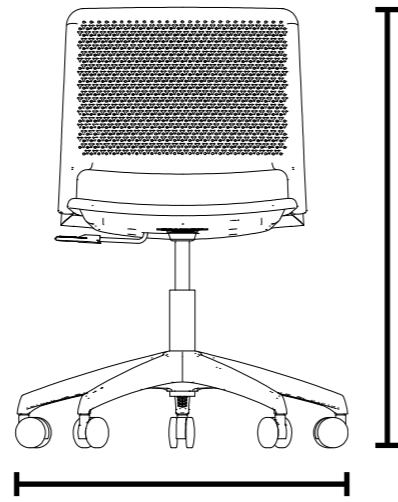

Weight / with seat pad
5.7kg / 6.4kg

860mm
Overall Height

620mm
Overall Width

470mm
Seat Height

550mm
Overall Depth

550mm
Seat Width

470mm
Seat Depth

Stool

Weight / with seat pad
7.2kg / 7.8kg

1120mm
Overall Height

530mm
Overall Width

760mm
Seat Height

550mm
Overall Depth

450mm
Seat Width

440mm
Seat Depth

Task Chair

Weight / with seat pad
8.2kg / 8.9kg

650mm
Overall Width

800-920mm
Overall Height

650mm
Overall Depth

420-540mm
Seat Height

450mm
Seat Width

440mm
Seat Depth

Task Chair
With Tablet Arm

Weight / with seat pad
10.3kg / 11kg

650-1180mm
Overall Width

800-920mm
Overall Height

650-1180mm
Overall Depth

420-540mm
Seat Height

450mm Seat Width
500mm Tablet Width

440mm Seat Depth
320mm Tablet Depth

Task Stool