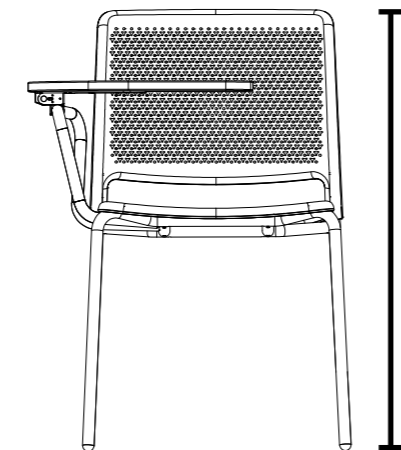

607mm
Overall Width