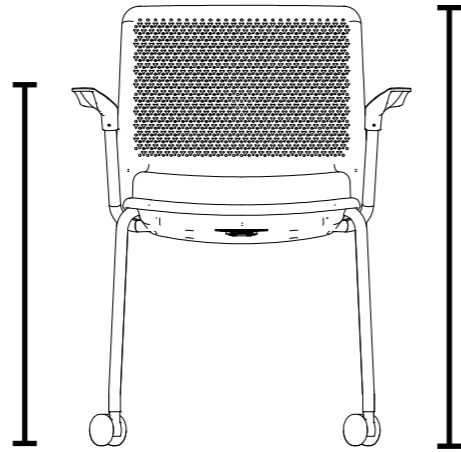

450mm
Seat Width

440mm
Seat Depth

4 Leg
On Castors
With Arms

Weight / with seat pad
6.1kg / 6.8kg

670mm
Arm Height

650mm
Overall Width

850mm
Overall Height

540mm
Overall Depth

460mm
Seat Height

450mm
Seat Width

440mm
Seat Depth

4 Leg
On Castors
With Tablet Arm

Weight / with seat pad
Standard Tablet: 7.1kg / 7.8kg
Oversized Tablet: 7.6kg / 8.3kg

607mm
Overall Width

850mm
Overall Height