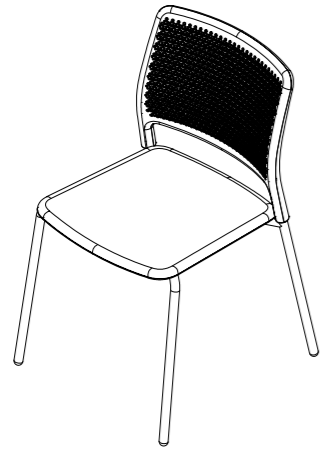

Blue Grey

Nordic Blue

Raw Jasper

Cool Grey

Black

Rainforest

4 Leg

Weight / with seat pad
4.7kg / 5.4kg