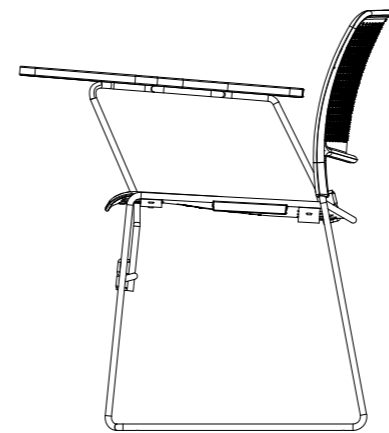

Weight / with seat pad
7.2kg / 7.5kg

679mm
Arm Height

552mm
Overall Width

796mm
Overall Height

553mm
Overall Depth

440mm
Seat Height

450mm
Seat Width

440mm
Seat Depth

HD Chair
With Tablet Arm

Weight / with seat pad
8.8kg / 9.1kg

679mm
Tablet Height

544mm
Overall Width

796mm
Overall Height

715mm
Overall Depth

440mm
Seat Height

450mm Seat Width
305mm Tablet Width

440mm Seat Depth
525mm Tablet Depth

HD Stool
610

Weight / with seat pad
8.2kg / 8.5kg

506mm
Overall Width

962mm
Overall Height

584mm
Overall Depth

610mm
Seat Height

450mm
Seat Width