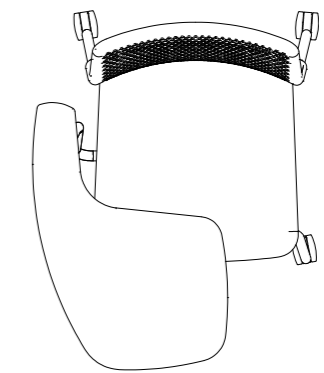

450mm Seat Width
433mm Oversized Tablet Width
382mm Standard Tablet Width

440mm Seat Depth
595mm Oversized Tablet Depth
517mm Standard Tablet Depth

Specification