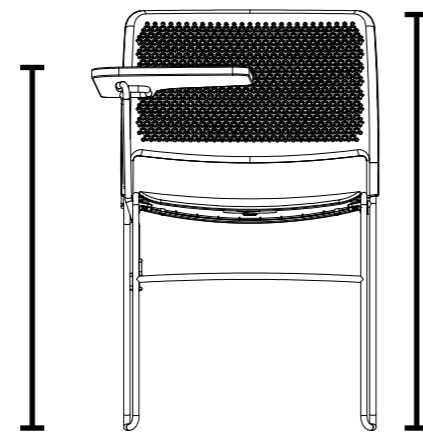

Weight / with seat pad
7.2kg / 7.5kg

679mm
Arm Height

552mm
Overall Width

796mm
Overall Height

553mm
Overall Depth

440mm
Seat Height

450mm
Seat Width

440mm
Seat Depth

HD Chair
With Tablet Arm

Weight / with seat pad
8.8kg / 9.1kg

679mm
Tablet Height

544mm
Overall Width

796mm
Overall Height

715mm
Overall Depth

440mm
Seat Height

450mm Seat Width
305mm Tablet Width