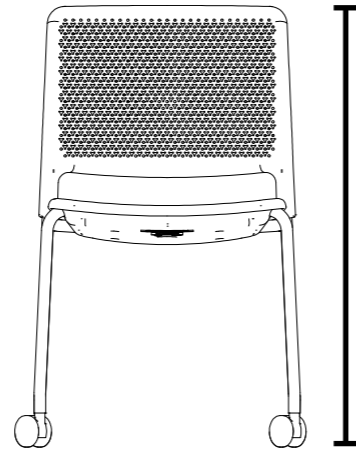

490mm
Overall Width

850mm
Overall Height

540mm
Overall Depth

460mm
Seat Height

450mm
Seat Width

440mm
Seat Depth

4 Leg
With Arms

Weight / with seat pad
5.8kg / 6.5kg

Weight / with seat pad
Standard Tablet: 6.3kg / 7kg
Oversized Tablet: 6.8kg / 7.5kg

850mm
Overall Height

607mm
Overall Width

785mm
Overall Depth

460mm
Seat Height

450mm Seat Width
433mm Oversized Tablet Width
382mm Standard Tablet Width

440mm Seat Depth
595mm Oversized Tablet Depth
517mm Standard Tablet Depth

4 Leg
On Castors

Weight / with seat pad
5.5kg / 6.2kg

490mm
Overall Width

850mm
Overall Height

540mm
Overall Depth

460mm
Seat Height