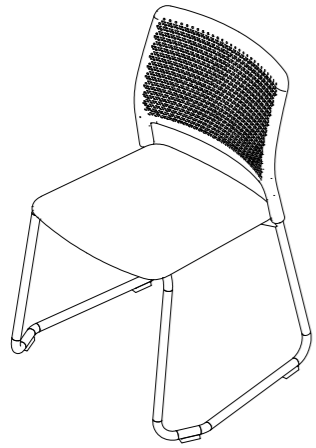

785mm
Overall Depth

460mm
Seat Height

450mm Seat Width
433mm Oversized Tablet Width
382mm Standard Tablet Width

440mm Seat Depth
595mm Oversized Tablet Depth
517mm Standard Tablet Depth

Specification

Sled Base

Weight / with seat pad
5.7kg / 6.4kg

860mm
Overall Height

620mm
Overall Width

470mm
Seat Height

550mm
Overall Depth

550mm
Seat Width

470mm
Seat Depth

Stool