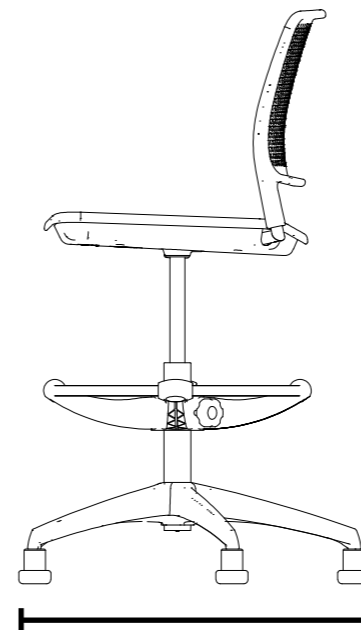

Weight / with seat pad
8.2kg / 8.9kg

650mm
Overall Width

800-920mm
Overall Height

650mm
Overall Depth

420-540mm
Seat Height

450mm
Seat Width

440mm
Seat Depth

Task Chair
With Tablet Arm

Weight / with seat pad
10.3kg / 11kg

650-1180mm
Overall Width

800-920mm
Overall Height

650-1180mm
Overall Depth

420-540mm
Seat Height

450mm Seat Width
500mm Tablet Width

440mm Seat Depth
320mm Tablet Depth

Task Stool

Weight / with seat pad
11.3kg / 12kg

650mm
Overall Width

950-1200mm
Overall Height

650mm
Overall Depth

560-820mm
Seat Height

450mm
Seat Width

440mm
Seat Depth

HD Chair