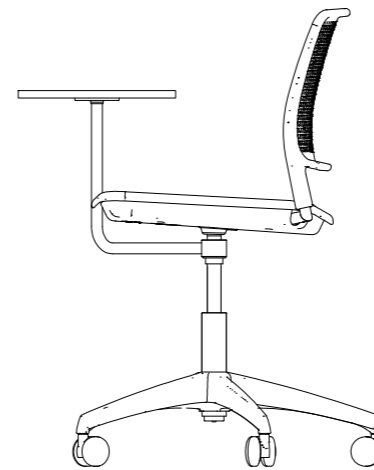

Weight / with seat pad
7.2kg / 7.8kg

1120mm
Overall Height

530mm
Overall Width

760mm
Seat Height

550mm
Overall Depth

450mm
Seat Width

440mm
Seat Depth

Task Chair

Weight / with seat pad
8.2kg / 8.9kg

650mm
Overall Width

800-920mm
Overall Height

650mm
Overall Depth

420-540mm
Seat Height

450mm
Seat Width

440mm
Seat Depth

Task Chair
With Tablet Arm

Weight / with seat pad
10.3kg / 11kg

650-1180mm
Overall Width

800-920mm
Overall Height

650-1180mm
Overall Depth

420-540mm
Seat Height

450mm Seat Width
500mm Tablet Width

440mm Seat Depth
320mm Tablet Depth

Task Stool