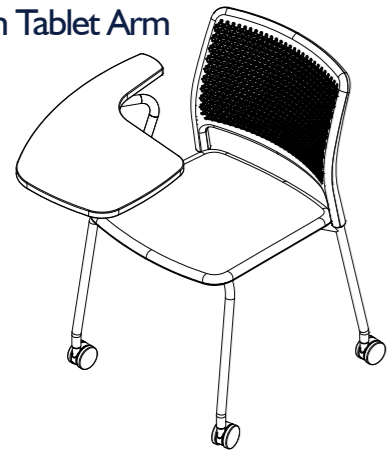

450mm
Seat Width

440mm
Seat Depth

4 Leg
On Castors
With Tablet Arm

Weight / with seat pad
Standard Tablet: 7.1kg / 7.8kg
Oversized Tablet: 7.6kg / 8.3kg