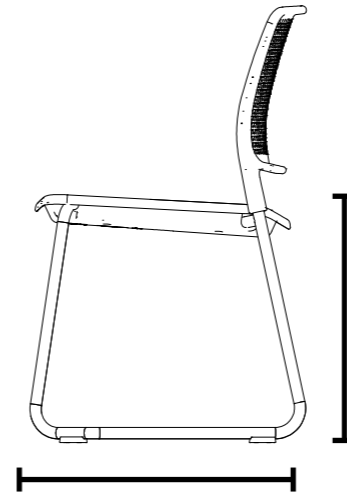

460mm
Seat Height

450mm
Seat Width

440mm
Seat Depth

4 Leg
On Castors
With Tablet Arm

Weight / with seat pad
Standard Tablet: 7.1kg / 7.8kg
Oversized Tablet: 7.6kg / 8.3kg

607mm
Overall Width

850mm
Overall Height

785mm
Overall Depth

460mm
Seat Height

450mm Seat Width
433mm Oversized Tablet Width
382mm Standard Tablet Width

440mm Seat Depth
595mm Oversized Tablet Depth
517mm Standard Tablet Depth

Specification

Sled Base

Weight / with seat pad
5.7kg / 6.4kg

860mm
Overall Height

620mm
Overall Width

470mm
Seat Height

550mm
Overall Depth

550mm
Seat Width

470mm
Seat Depth

Stool

Weight / with seat pad
7.2kg / 7.8kg

1120mm
Overall Height

530mm
Overall Width

760mm
Seat Height

550mm
Overall Depth

450mm
Seat Width

440mm
Seat Depth

Task Chair