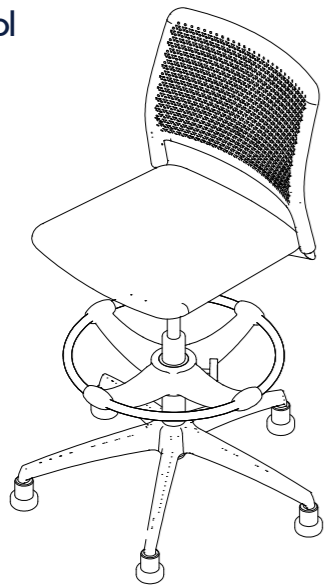

Weight / with seat pad
10.3kg / 11kg

650-1180mm
Overall Width

800-920mm
Overall Height

650-1180mm
Overall Depth

420-540mm
Seat Height

450mm Seat Width
500mm Tablet Width

440mm Seat Depth
320mm Tablet Depth

Task Stool