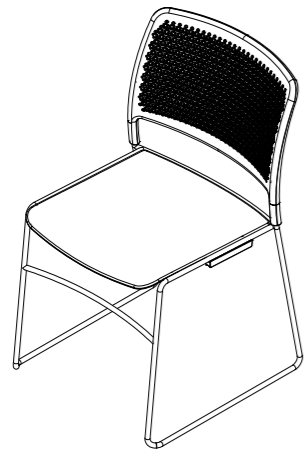

Weight / with seat pad
11.3kg / 12kg

650mm
Overall Width

950-1200mm
Overall Height

650mm
Overall Depth

560-820mm
Seat Height

450mm
Seat Width

440mm
Seat Depth

HD Chair