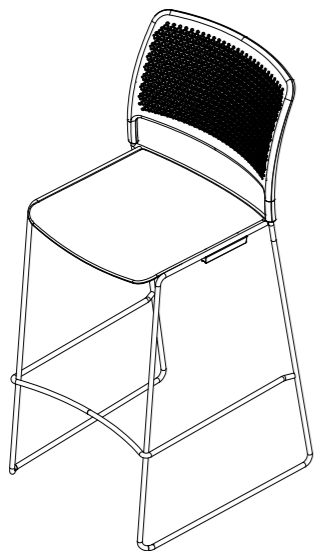

440mm Seat Depth
525mm Tablet Depth

HD Stool
610

Weight / with seat pad
8.2kg / 8.5kg

506mm
Overall Width

962mm
Overall Height

584mm
Overall Depth

610mm
Seat Height

450mm
Seat Width

440mm
Seat Depth

HD Stool
760

Weight / with seat pad
8.8kg / 9.1kg

507mm
Overall Width

1112mm
Overall Height

584mm
Overall Depth

760mm
Seat Height

450mm
Seat Width