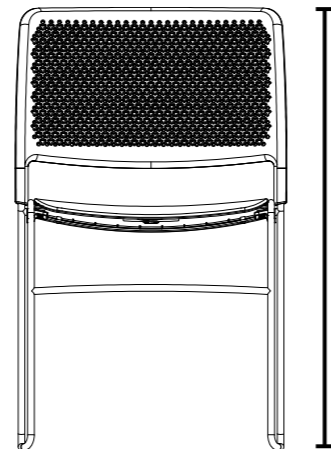

Weight / with seat pad
10.3kg / 11kg

650-1180mm
Overall Width

800-920mm
Overall Height

650-1180mm
Overall Depth

420-540mm
Seat Height

450mm Seat Width
500mm Tablet Width

440mm Seat Depth
320mm Tablet Depth

Task Stool

Weight / with seat pad
11.3kg / 12kg

650mm
Overall Width

950-1200mm
Overall Height

650mm
Overall Depth

560-820mm
Seat Height

450mm
Seat Width

440mm
Seat Depth

HD Chair

Weight / with seat pad
6.7kg / 7kg

489mm
Overall Width

796mm
Overall Height

553mm
Overall Depth

440mm
Seat Height

450mm
Seat Width

440mm
Seat Depth

HD Chair
With Arms

Weight / with seat pad
7.2kg / 7.5kg

679mm
Arm Height

552mm
Overall Width

796mm
Overall Height

553mm
Overall Depth

440mm
Seat Height

450mm
Seat Width

440mm
Seat Depth