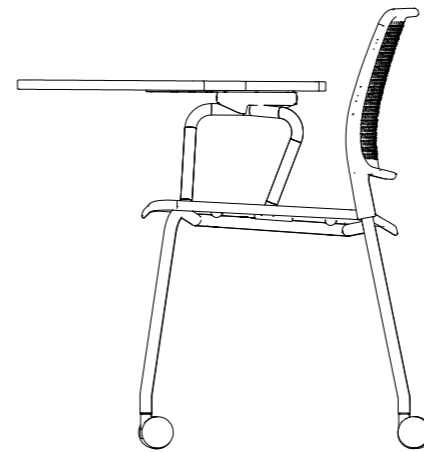

460mm
Seat Height

450mm
Seat Width

440mm
Seat Depth

4 Leg
On Castors
With Tablet Arm

Weight / with seat pad
Standard Tablet: 7.1kg / 7.8kg
Oversized Tablet: 7.6kg / 8.3kg

607mm
Overall Width

850mm
Overall Height

785mm
Overall Depth

460mm
Seat Height

450mm Seat Width
433mm Oversized Tablet Width
382mm Standard Tablet Width

440mm Seat Depth
595mm Oversized Tablet Depth
517mm Standard Tablet Depth

Specification

Sled Base