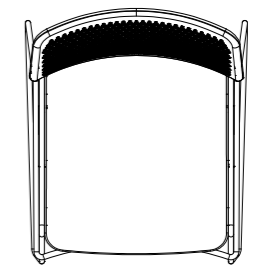

440mm
Seat Depth

HD Stool
760

Weight / with seat pad
8.8kg / 9.1kg

507mm
Overall Width

1112mm
Overall Height

584mm
Overall Depth

760mm
Seat Height

450mm
Seat Width