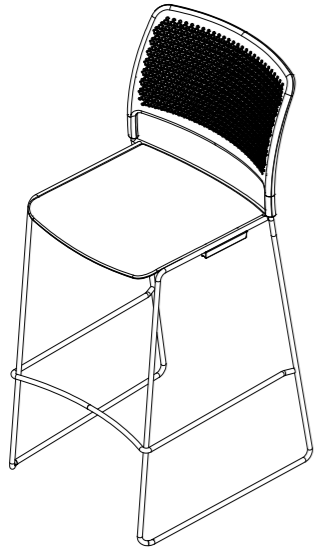

Weight / with seat pad
7.2kg / 7.5kg

679mm
Arm Height

552mm
Overall Width

796mm
Overall Height

553mm
Overall Depth

440mm
Seat Height

450mm
Seat Width

440mm
Seat Depth

HD Chair
With Tablet Arm

Weight / with seat pad
8.8kg / 9.1kg

679mm
Tablet Height

544mm
Overall Width

796mm
Overall Height

715mm
Overall Depth

440mm
Seat Height

450mm Seat Width
305mm Tablet Width

440mm Seat Depth
525mm Tablet Depth

HD Stool
610

Weight / with seat pad
8.2kg / 8.5kg

506mm
Overall Width

962mm
Overall Height

584mm
Overall Depth

610mm
Seat Height

450mm
Seat Width