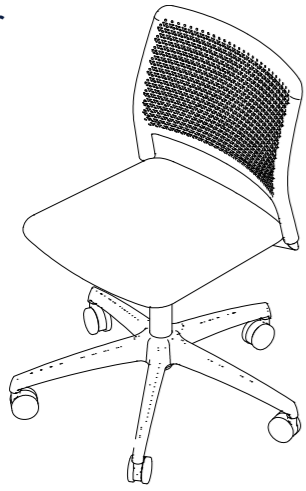

Weight / with seat pad
5.7kg / 6.4kg

860mm
Overall Height

620mm
Overall Width

470mm
Seat Height

550mm
Overall Depth

550mm
Seat Width

470mm
Seat Depth

Stool

Weight / with seat pad
7.2kg / 7.8kg

1120mm
Overall Height

530mm
Overall Width

760mm
Seat Height

550mm
Overall Depth

450mm
Seat Width

440mm
Seat Depth

Task Chair

Weight / with seat pad
8.2kg / 8.9kg

650mm
Overall Width

800-920mm
Overall Height

650mm
Overall Depth

420-540mm
Seat Height

450mm
Seat Width

440mm
Seat Depth

Task Chair
With Tablet Arm