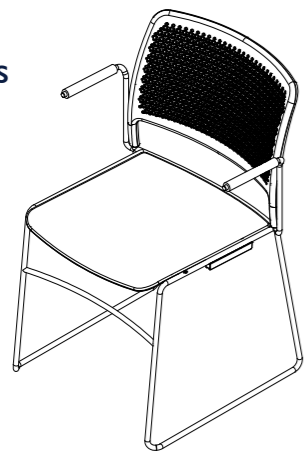

Weight / with seat pad
6.7kg / 7kg

489mm
Overall Width

796mm
Overall Height

553mm
Overall Depth

440mm
Seat Height

450mm
Seat Width

440mm
Seat Depth

HD Chair
With Arms