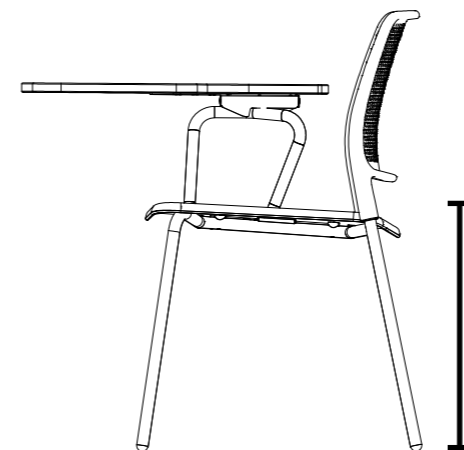

490mm
Overall Width

850mm
Overall Height

540mm
Overall Depth

460mm
Seat Height

450mm
Seat Width

440mm
Seat Depth

4 Leg
With Arms

Weight / with seat pad
5.8kg / 6.5kg

670mm
Arm Height

650mm
Overall Width

850mm
Overall Height

540mm
Overall Depth

460mm
Seat Height

450mm
Seat Width

440mm
Seat Depth

4 Leg
With Tablet Arm

Weight / with seat pad
Standard Tablet: 6.3kg / 7kg
Oversized Tablet: 6.8kg / 7.5kg

850mm
Overall Height

607mm
Overall Width

785mm
Overall Depth

460mm
Seat Height

450mm Seat Width
433mm Oversized Tablet Width
382mm Standard Tablet Width