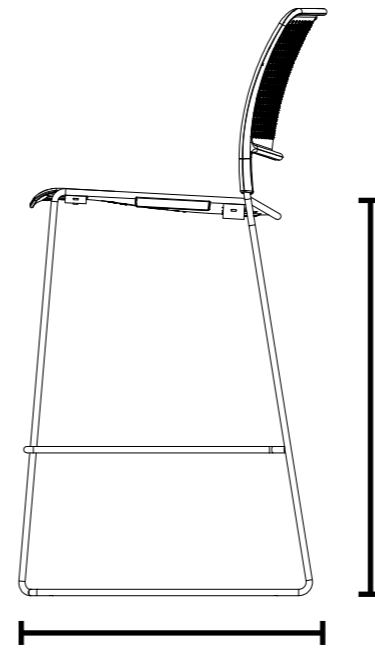

Weight / with seat pad
7.2kg / 7.5kg

679mm
Arm Height

552mm
Overall Width

796mm
Overall Height

553mm
Overall Depth

440mm
Seat Height

450mm
Seat Width

440mm
Seat Depth

440mm Seat Depth
525mm Tablet Depth

HD Stool
610

Weight / with seat pad
8.2kg / 8.5kg

506mm
Overall Width

962mm
Overall Height

584mm
Overall Depth

610mm
Seat Height

450mm
Seat Width

440mm
Seat Depth

HD Stool
760

Weight / with seat pad
8.8kg / 9.1kg

507mm
Overall Width

1112mm
Overall Height

584mm
Overall Depth

760mm
Seat Height

450mm
Seat Width