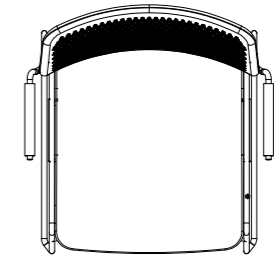

Weight / with seat pad
7.2kg / 7.5kg

679mm
Arm Height

552mm
Overall Width

796mm
Overall Height

553mm
Overall Depth

440mm
Seat Height

450mm
Seat Width

440mm
Seat Depth