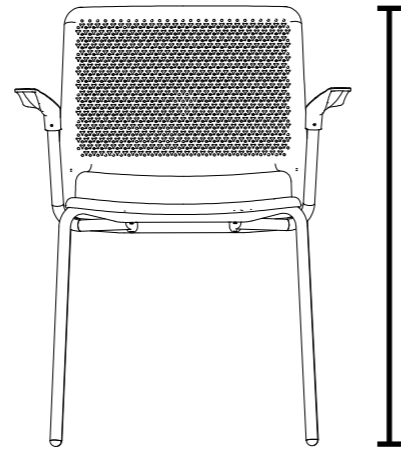

490mm
Overall Width

850mm
Overall Height

540mm
Overall Depth

460mm
Seat Height

450mm
Seat Width

440mm
Seat Depth

4 Leg
With Arms

Weight / with seat pad
5.8kg / 6.5kg

670mm
Arm Height

650mm
Overall Width

850mm
Overall Height

540mm
Overall Depth

460mm
Seat Height

450mm
Seat Width

440mm
Seat Depth

4 Leg
With Tablet Arm