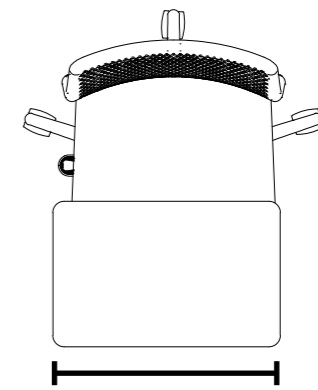

Weight / with seat pad
10.3kg / 11kg

650-1180mm
Overall Width

800-920mm
Overall Height

650-1180mm
Overall Depth

420-540mm
Seat Height

450mm Seat Width
500mm Tablet Width

440mm Seat Depth
320mm Tablet Depth

Task Stool