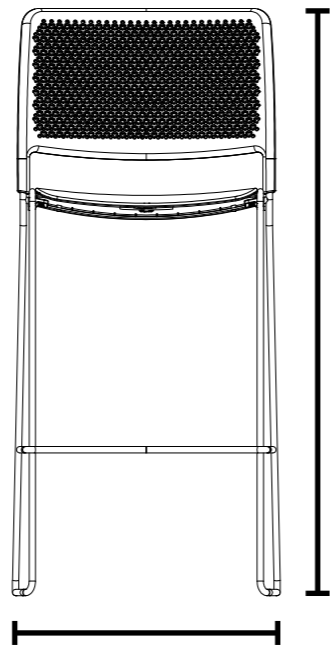

Weight / with seat pad
6.7kg / 7kg

489mm
Overall Width

796mm
Overall Height

553mm
Overall Depth

440mm
Seat Height

450mm
Seat Width

440mm
Seat Depth

HD Chair
With Arms

Weight / with seat pad
7.2kg / 7.5kg

679mm
Arm Height

552mm
Overall Width

796mm
Overall Height

553mm
Overall Depth

440mm
Seat Height

450mm
Seat Width

440mm
Seat Depth

HD Chair
With Tablet Arm

Weight / with seat pad
8.8kg / 9.1kg

679mm
Tablet Height

544mm
Overall Width

796mm
Overall Height

715mm
Overall Depth

440mm
Seat Height

450mm Seat Width
305mm Tablet Width

440mm Seat Depth
525mm Tablet Depth

HD Stool
610

Weight / with seat pad
8.2kg / 8.5kg

506mm
Overall Width

962mm
Overall Height

584mm
Overall Depth

610mm
Seat Height

450mm
Seat Width