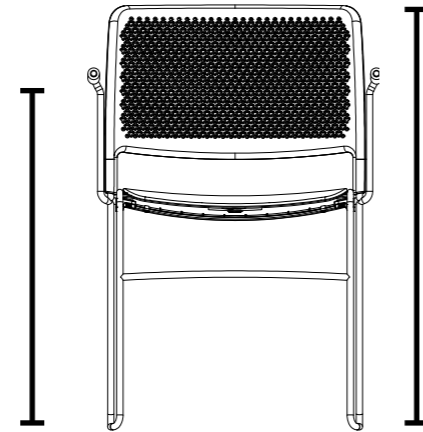

Weight / with seat pad
11.3kg / 12kg

650mm
Overall Width

950-1200mm
Overall Height

650mm
Overall Depth

560-820mm
Seat Height

450mm
Seat Width

440mm
Seat Depth

HD Chair

Weight / with seat pad
6.7kg / 7kg

489mm
Overall Width

796mm
Overall Height

553mm
Overall Depth

440mm
Seat Height

450mm
Seat Width

440mm
Seat Depth

HD Chair
With Arms

Weight / with seat pad
7.2kg / 7.5kg

679mm
Arm Height

552mm
Overall Width

796mm
Overall Height

553mm
Overall Depth

440mm
Seat Height

450mm
Seat Width

440mm
Seat Depth