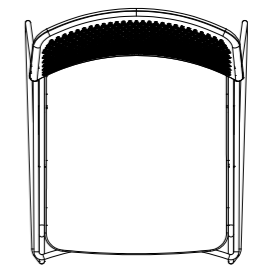

440mm Seat Depth
525mm Tablet Depth

HD Stool
610

Weight / with seat pad
8.2kg / 8.5kg

506mm
Overall Width

962mm
Overall Height

584mm
Overall Depth

610mm
Seat Height

450mm
Seat Width

440mm
Seat Depth

HD Stool
760

Weight / with seat pad
8.8kg / 9.1kg

507mm
Overall Width

1112mm
Overall Height

584mm
Overall Depth

760mm
Seat Height

450mm
Seat Width