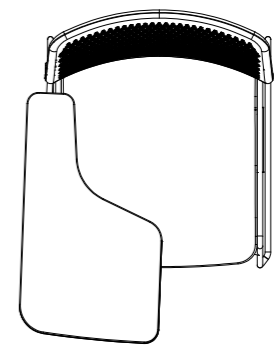

HD Chair
With Tablet Arm

Weight / with seat pad
8.8kg / 9.1kg

679mm
Tablet Height

544mm
Overall Width

796mm
Overall Height

715mm
Overall Depth

440mm
Seat Height

450mm Seat Width
305mm Tablet Width

440mm Seat Depth
525mm Tablet Depth

HD Stool
610

Weight / with seat pad
8.2kg / 8.5kg

506mm
Overall Width

962mm
Overall Height

584mm
Overall Depth

610mm
Seat Height

450mm
Seat Width