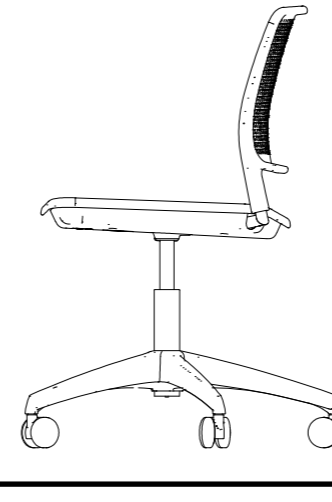

Weight / with seat pad
5.7kg / 6.4kg

860mm
Overall Height

620mm
Overall Width

470mm
Seat Height

550mm
Overall Depth

550mm
Seat Width

470mm
Seat Depth

Stool

Weight / with seat pad
7.2kg / 7.8kg

1120mm
Overall Height

530mm
Overall Width

760mm
Seat Height

550mm
Overall Depth

450mm
Seat Width

440mm
Seat Depth

Task Chair

Weight / with seat pad
8.2kg / 8.9kg

650mm
Overall Width

800-920mm
Overall Height

650mm
Overall Depth

420-540mm
Seat Height

450mm
Seat Width

440mm
Seat Depth

Task Chair
With Tablet Arm

Weight / with seat pad
10.3kg / 11kg

650-1180mm
Overall Width

800-920mm
Overall Height

650-1180mm
Overall Depth

420-540mm
Seat Height

450mm Seat Width
500mm Tablet Width

440mm Seat Depth
320mm Tablet Depth

Task Stool