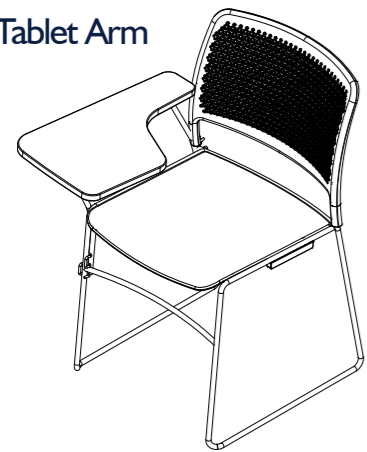

HD Chair
With Tablet Arm

Weight / with seat pad
8.8kg / 9.1kg