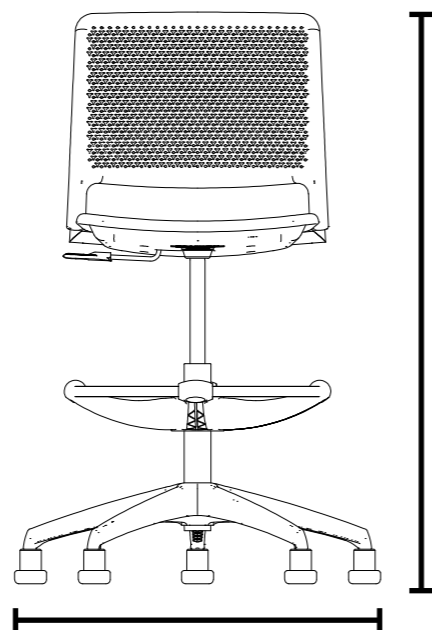

Weight / with seat pad
8.2kg / 8.9kg

650mm
Overall Width

800-920mm
Overall Height

650mm
Overall Depth

420-540mm
Seat Height

450mm
Seat Width

440mm
Seat Depth

Task Chair
With Tablet Arm

Weight / with seat pad
10.3kg / 11kg

650-1180mm
Overall Width

800-920mm
Overall Height

650-1180mm
Overall Depth

420-540mm
Seat Height

450mm Seat Width
500mm Tablet Width

440mm Seat Depth
320mm Tablet Depth

Task Stool

Weight / with seat pad
11.3kg / 12kg

650mm
Overall Width

950-1200mm
Overall Height

650mm
Overall Depth

560-820mm
Seat Height

450mm
Seat Width

440mm
Seat Depth

HD Chair

Weight / with seat pad
6.7kg / 7kg

489mm
Overall Width

796mm
Overall Height

553mm
Overall Depth

440mm
Seat Height

450mm
Seat Width

440mm
Seat Depth

HD Chair
With Arms