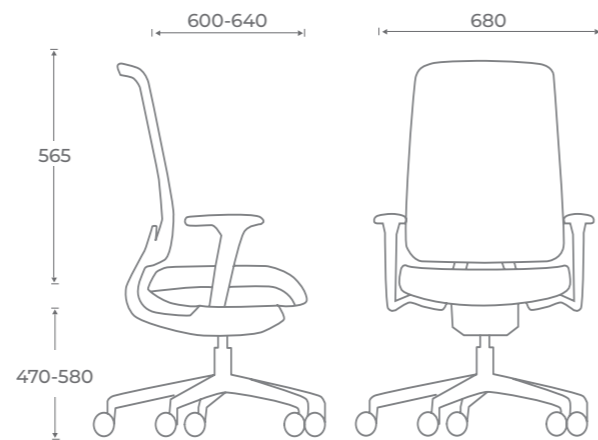

Absolute

🕒 5-10 working days
Subject to fabric availability

🏆 5 year warranty

Choose the options to build your perfect Absolute chair and we will send it to you ready for work.

1. Back option

2. Coverings

Upholstered seat
Available in leather, vinyl and fabric

Mesh back task chair
Available in 6 standard colour options on a 5-10 day lead time.
All other colours in the Gabriel Runner range are available subject to order quantity (price and minimum order quantity on application).