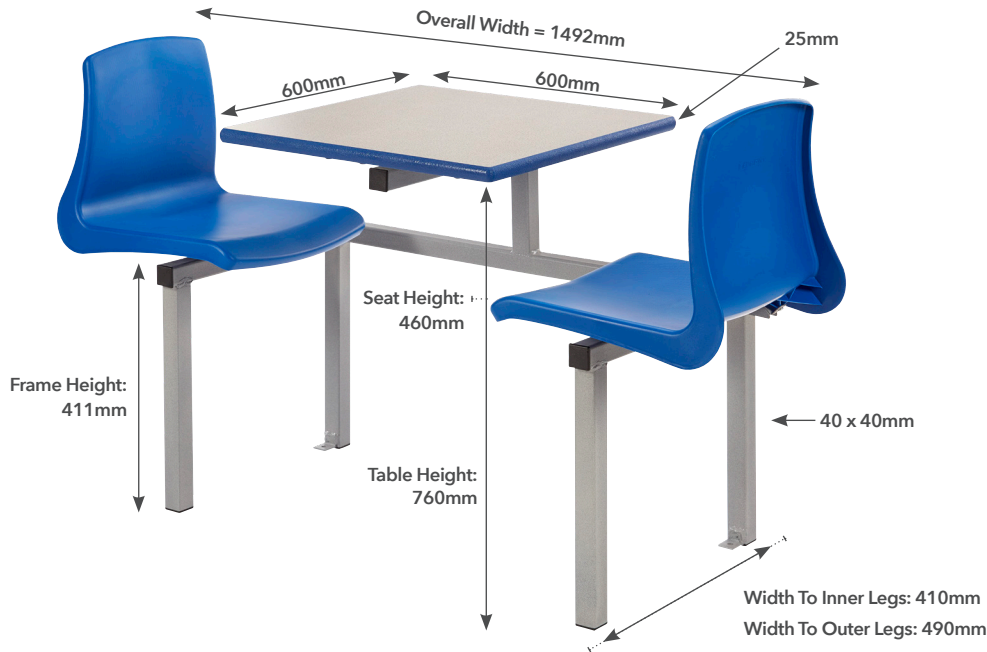

NEW

Two Seater NP Chair Canteen Table

Canteen Dining Range

MADE IN BRITAIN

KEY FEATURES

- 2 Years manufacturers guarantee
- Ideal for use in canteen food service areas
- Solid 25mm table top
- Sturdy steel frame coated in hard wearing paint
- Double or single entry available
- Available with a choice of 10 seat colours
- Quality and value for money
- Delivered fully assembled.

OPTIONS

| Overall Dimensions (L x W) | Table Dimensions (L x W x H) | Code |
|----------------------------|------------------------------|-------------|
| 600 x 1492mm | 600 x 600 x 25mm | CAN-2SEATER |

CHOOSE YOUR EDGE STYLE

NEW

Four Seater NP Chair Canteen Cantilever Table

Canteen Dining Range

KEY FEATURES

- 2 Years manufacturers guarantee
- Ideal for use in canteen food service areas
- Solid 25mm table top
- Sturdy steel frame coated in hard wearing paint
- Double or single entry available
- Available with a choice of 10 seat colours
- Quality and value for money
- Delivered fully assembled.

OPTIONS

| Overall Dimensions (L x W) | Table Dimensions (L x W x H) | Code |
|----------------------------|------------------------------|----------------|
| 1200 x 1492mm | 1200 x 600 x 25mm | CAN-4SEATEREND |