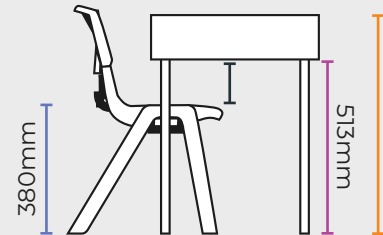

## I Table Height: 590mm

I Space Under Desk: 463mm

I Size 3 Chair: 350mm  
I Leg Space: 113mm

I Size 2 Chair: 310mm  
I Leg Space: 153mm

## I Table Height: 640mm

I Space Under Desk: 513mm

I Size 4 Chair: 380mm  
I Leg Space: 133mm

I Size 3 Chair: 350mm  
I Leg Space: 163mm

## I Table Height: 710mm

I Space Under Desk: 583mm

I Size 5 Chair: 430mm  
I Leg Space: 153mm

I Size 4 Chair: 380mm  
I Leg Space: 203mm

### Width Between Legs:

550mm wide table: 480mm      1100mm wide table: 1030mm  
600mm wide table: 530mm      1200mm wide table: 1130mm