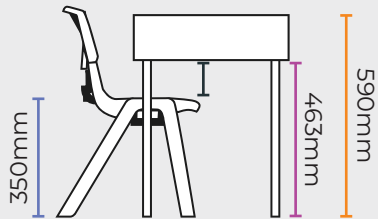

# Metalliform Tray Table & Chair Height Guide

Allow 127mm for the depth of the top & tray. See the guide below to help you check the right desk height for your chairs.

## I Table Height: 590mm

I Space Under Desk: 463mm

I Size 3 Chair: 350mm  
I Leg Space: 113mm

I Size 2 Chair: 310mm  
I Leg Space: 153mm

## I Table Height: 640mm

I Space Under Desk: 513mm

I Size 4 Chair: 380mm  
I Leg Space: 133mm

I Size 3 Chair: 350mm  
I Leg Space: 163mm

### Width Between Legs:

550mm wide table: 480mm      1100mm wide table: 1030mm  
600mm wide table: 530mm      1200mm wide table: 1130mm