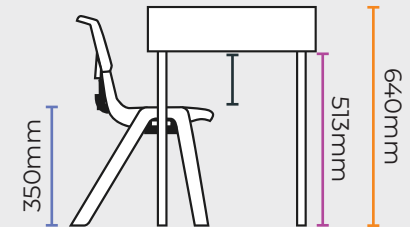

## I Table Height: 590mm

I Space Under Desk: 463mm

I Size 3 Chair: 350mm  
I Leg Space: 113mm

I Size 2 Chair: 310mm  
I Leg Space: 153mm

## I Table Height: 640mm

I Space Under Desk: 513mm

I Size 4 Chair: 380mm  
I Leg Space: 133mm

I Size 3 Chair: 350mm  
I Leg Space: 163mm

## I Table Height: 710mm

I Space Under Desk: 583mm

I Size 5 Chair: 430mm  
I Leg Space: 153mm

I Size 4 Chair: 380mm  
I Leg Space: 203mm

### Width Between Legs:

550mm wide table: 480mm      1100mm wide table: 1030mm  
600mm wide table: 530mm      1200mm wide table: 1130mm