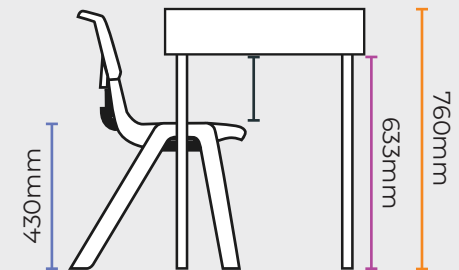

## I Table Height: 640mm

I Space Under Desk: 513mm

I Size 4 Chair: 380mm  
I Leg Space: 133mm

I Size 3 Chair: 350mm  
I Leg Space: 163mm

## I Table Height: 710mm

I Space Under Desk: 583mm

I Size 5 Chair: 430mm  
I Leg Space: 153mm

I Size 4 Chair: 380mm  
I Leg Space: 203mm

## I Table Height: 760mm

I Space Under Desk: 633mm

I Size 6 Chair: 460mm  
I Leg Space: 173mm

I Size 5 Chair: 430mm  
I Leg Space: 203mm

### Width Between Legs:

550mm wide table: 480mm      1100mm wide table: 1030mm  
600mm wide table: 530mm      1200mm wide table: 1130mm