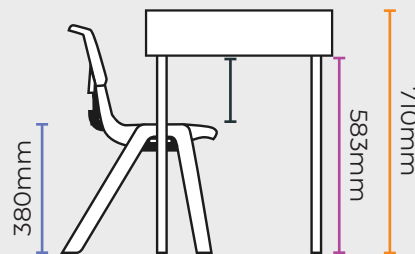

## I Table Height: 640mm

I Space Under Desk: 513mm

I Size 4 Chair: 380mm  
I Leg Space: 133mm

I Size 3 Chair: 350mm  
I Leg Space: 163mm

## I Table Height: 710mm

I Space Under Desk: 583mm

I Size 5 Chair: 430mm  
I Leg Space: 153mm

I Size 4 Chair: 380mm  
I Leg Space: 203mm

## I Table Height: 760mm

I Space Under Desk: 633mm

I Size 6 Chair: 460mm  
I Leg Space: 173mm

I Size 5 Chair: 430mm  
I Leg Space: 203mm

### Width Between Legs:

550mm wide table: 480mm      1100mm wide table: 1030mm  
600mm wide table: 530mm      1200mm wide table: 1130mm