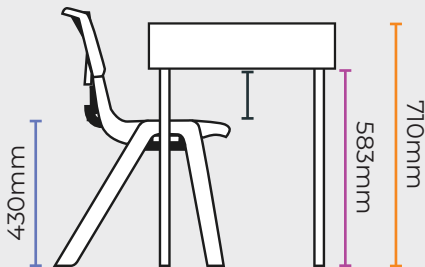

## I Table Height: 640mm

I Space Under Desk: 513mm

I Size 4 Chair: 380mm  
I Leg Space: 133mm

I Size 3 Chair: 350mm  
I Leg Space: 163mm

## I Table Height: 710mm

I Space Under Desk: 583mm

I Size 5 Chair: 430mm  
I Leg Space: 153mm

I Size 4 Chair: 380mm  
I Leg Space: 203mm

## I Table Height: 760mm

I Space Under Desk: 633mm

I Size 6 Chair: 460mm  
I Leg Space: 173mm

I Size 5 Chair: 430mm  
I Leg Space: 203mm

### Width Between Legs:

550mm wide table: 480mm      1100mm wide table: 1030mm  
600mm wide table: 530mm      1200mm wide table: 1130mm