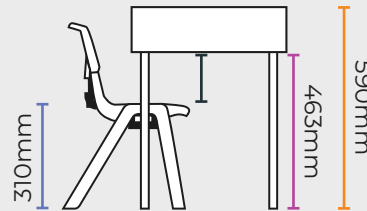

# Metalliform Tray Table & Chair Height Guide

Allow 127mm for the depth of the top & tray. See the guide below to help you check the right desk height for your chairs.

## I Table Height: 590mm

I Space Under Desk: 463mm

I Size 3 Chair: 350mm  
I Leg Space: 113mm

I Size 2 Chair: 310mm  
I Leg Space: 153mm

## I Table Height: 640mm

I Space Under Desk: 513mm

I Size 4 Chair: 380mm  
I Leg Space: 133mm

I Size 3 Chair: 350mm  
I Leg Space: 163mm

### Width Between Legs:

550mm wide table: 480mm      1100mm wide table: 1030mm  
600mm wide table: 530mm      1200mm wide table: 1130mm