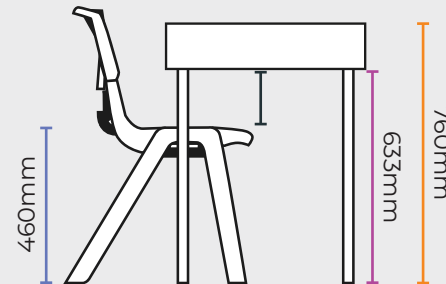

## I Table Height: 640mm

I Space Under Desk: 513mm

I Size 4 Chair: 380mm  
I Leg Space: 133mm

I Size 3 Chair: 350mm  
I Leg Space: 163mm

## I Table Height: 710mm

I Space Under Desk: 583mm

I Size 5 Chair: 430mm  
I Leg Space: 153mm

I Size 4 Chair: 380mm  
I Leg Space: 203mm

## I Table Height: 760mm

I Space Under Desk: 633mm

I Size 6 Chair: 460mm  
I Leg Space: 173mm

I Size 5 Chair: 430mm  
I Leg Space: 203mm

### Width Between Legs:

550mm wide table: 480mm      1100mm wide table: 1030mm  
600mm wide table: 530mm      1200mm wide table: 1130mm