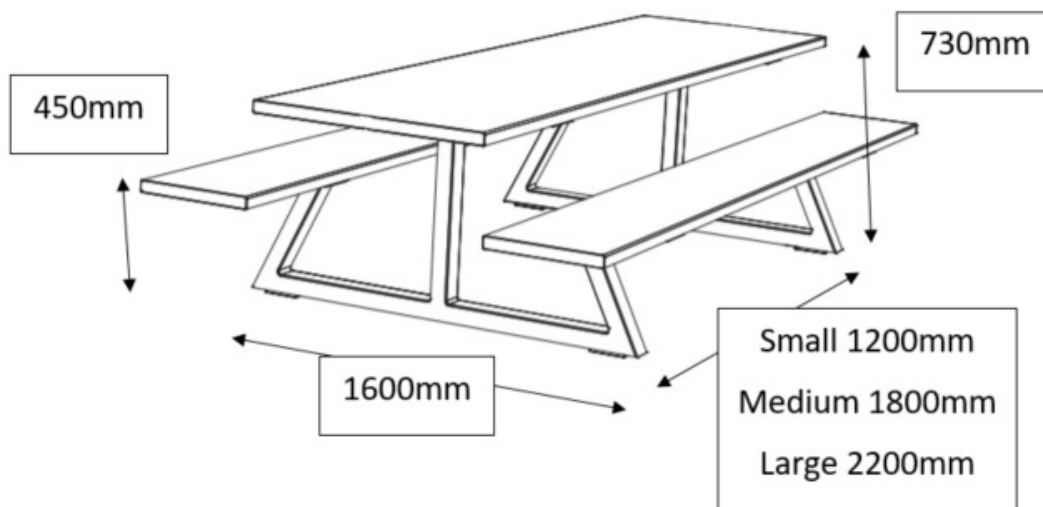

Nova

Clean lined and simple but effective picnic style table and bench set.

With its fully welded frame and 40mm thick table and bench top the Nova set is an excellent choice for that high demanding, high usage dining or break-out area because of its strength but with the versatility to create stunning colour combinations with contrasting table and bench edges and bright powder coated colours..

Nova

Specifications

Product Information

- Robust fully welded frame
- 40mm thick table and bench tops

Options

- Small, Medium and Large sets
- Any RAL colour available
- Extensive range of table and bench top colours
- Bespoke sizing and heights available

Certifications

- BS EN 16139:2013 Level 1

Dimensions (mm)

Table and Bench laminate top colour options:

Table and Bench RAL frame colour options:

Features & Benefits

- 5 year warranty - This covers any manufacturing defect within period but does not cover 'fair wear & tear'
- Fully welded frame construction- Suitable for contract use in commercial and educational environments
- 40mm thick table and bench tops - Strong quality construction suitable for high usage areas
- Easy clean surfaces - Easy to keep clean and tidy in a busy working/education environment
- High impact resistant edges - Edges do not dent when moved or butted up together
- Available in any colour colour for the frame - Many and varied colours, textures and looks available
- Large range of laminate colours for the benches and tops - Easy to create a unique designer look
- Very robust and heavy - Great for education environments which have high usage and not easily moved