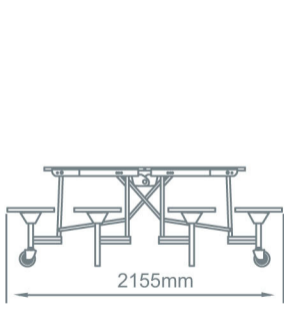

Model Folding Round 608

	27	29
A	685mm	735mm
B	375mm	425mm
C	1330mm	1380mm