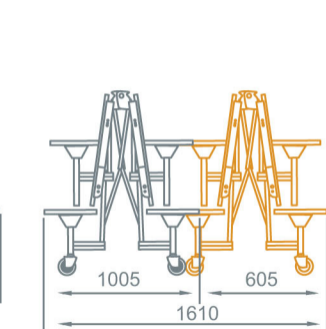

Model Folding Round 608

	27	29
A	685mm	735mm
B	375mm	425mm
C	1330mm	1380mm