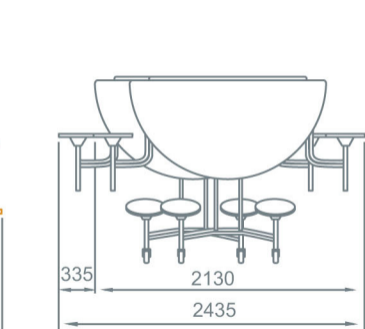

Model Folding Round 608

	27	29
A	685mm	735mm
B	375mm	425mm
C	1330mm	1380mm