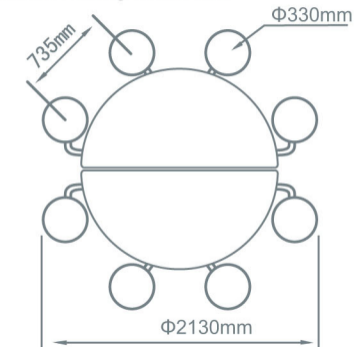

Model Folding Round 608

	27	29
A	685mm	735mm
B	375mm	425mm
C	1330mm	1380mm