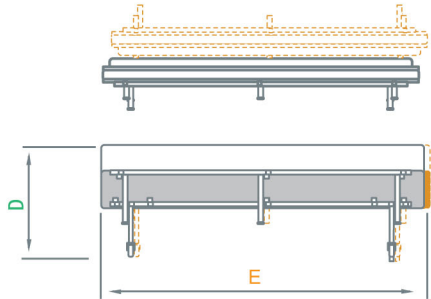

# Model Folding Convertible Bench Unit

Table/Bench

Bench with Back Rest

All sizes are in millimeters

	8ft - 27	8ft - 29
A	2435mm	2435mm
B	375mm	425mm
C	685mm	735mm
D	800mm	850mm
E	2485mm	2485mm