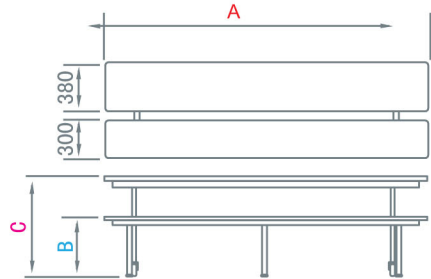

# Model Folding Convertible Bench Unit

Table/Bench

Bench with Back Rest

All sizes are in millimeters

	8ft - 27	8ft - 29
A	2435mm	2435mm
B	375mm	425mm
C	685mm	735mm
D	800mm	850mm
E	2485mm	2485mm