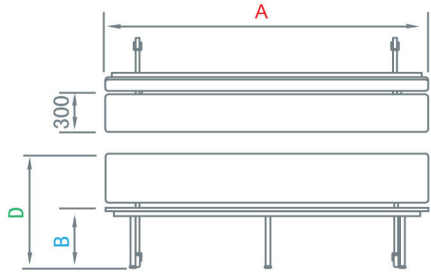

# Model Folding Convertible Bench Unit

Table/Bench

Bench with Back Rest

All sizes are in millimeters

	8ft - 27	8ft - 29
A	2435mm	2435mm
B	375mm	425mm
C	685mm	735mm
D	800mm	850mm
E	2485mm	2485mm