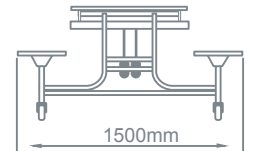

Model Rectangular 1012 Primo Table

	10.12.30
A	767mm
B	435mm
C	1860mm
D	750mm