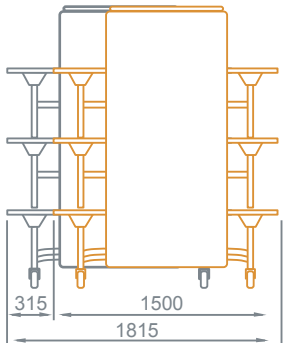

Model Rectangular 1012 Primo Table

	10.12.30
A	767mm
B	435mm
C	1860mm
D	750mm