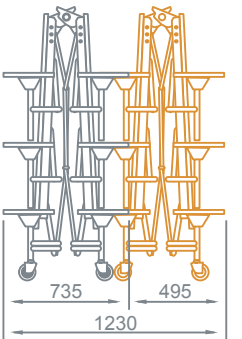

Model Rectangular 1012 Primo Table

	10.12.30
A	767mm
B	435mm
C	1860mm
D	750mm