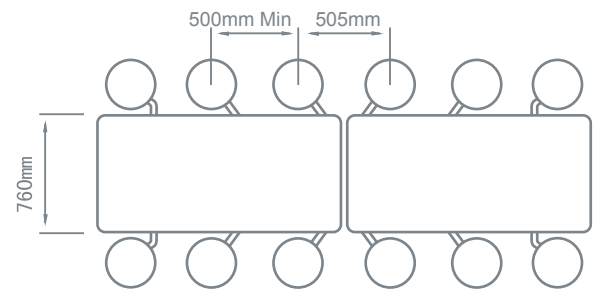

Model Rectangular 1012 Primo Table

	10.12.30
A	767mm
B	435mm
C	1860mm
D	750mm