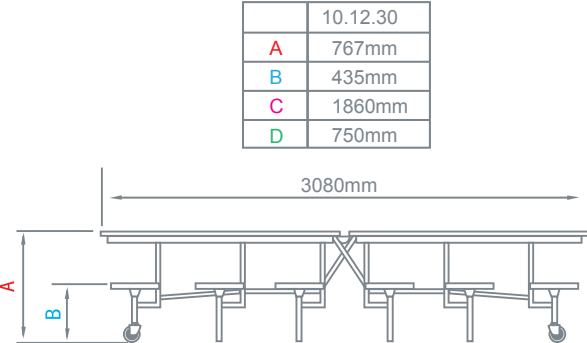

Model Rectangular 1012 Primo Table

	10.12.30
A	767mm
B	435mm
C	1860mm
D	750mm