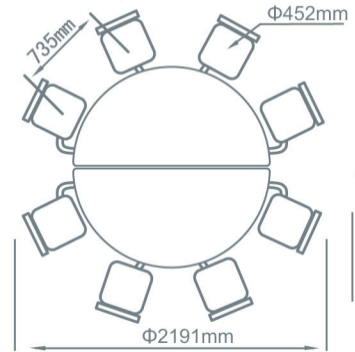

Primo Folding Round

	29
A	767mm
B	425mm
C	1380mm