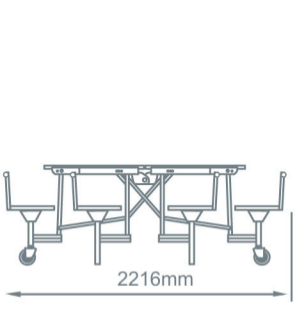

Primo Folding Round

	29
A	767mm
B	425mm
C	1380mm