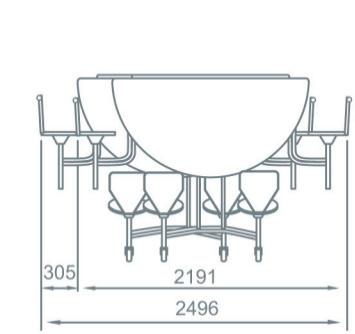

Primo Folding Round

	29
A	767mm
B	425mm
C	1380mm