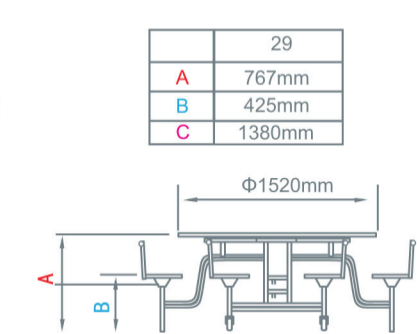

Primo Folding Round

	29
A	767mm
B	425mm
C	1380mm