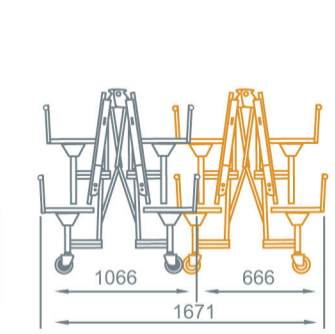

Primo Folding Round

	29
A	767mm
B	425mm
C	1380mm