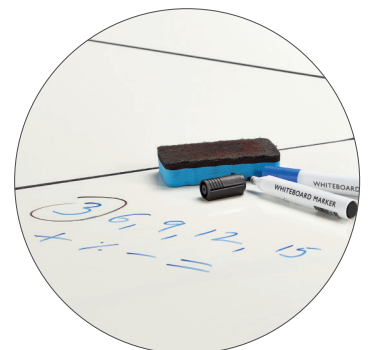

Whiteboard Top Tables

PRODUCT INFORMATION SHEET

5
YEAR

Segga Table

Wipe clean free surface

High scratch resistant

Fully Welded Rectangular

Hard wearing 18mm high gloss white top

Fully Welded Square

Duraform PU edge

Promotes a paperless environment

Fully Welded Circular

White board tops available on all table ranges

End Of Life Recycling Suggestions

All Metalliform products can be disassembled into their component parts (Wood, Metal & Plastic) and responsibly recycled through specialist service providers.

Whiteboard Top Tables

PRODUCT INFORMATION SHEET

5
YEAR

Customise Your Order

1 Choose Your Table Shape

SHAPE	SIZE (L x W)	CODE
Segga	755 x 660mm	SEG-S-WHWB-PS
Fully Welded Rectangular	1100 x 550mm	SQSS-115-WHWB-PS
Fully Welded Rectangular	1200 x 600mm	SQSS-126-WHWB-PS
Fully Welded Square	600 x 600mm	SQSS-66-WHWB-PS
Fully Welded Circular	1000mm Diameter	SQSS-10C-WHWB-PS
Fully Welded Circular	1100mm Diameter	SQSS-11C-WHWB-PS
Fully Welded Circular	1200mm Diameter	SQSS-12C-WHWB-PS