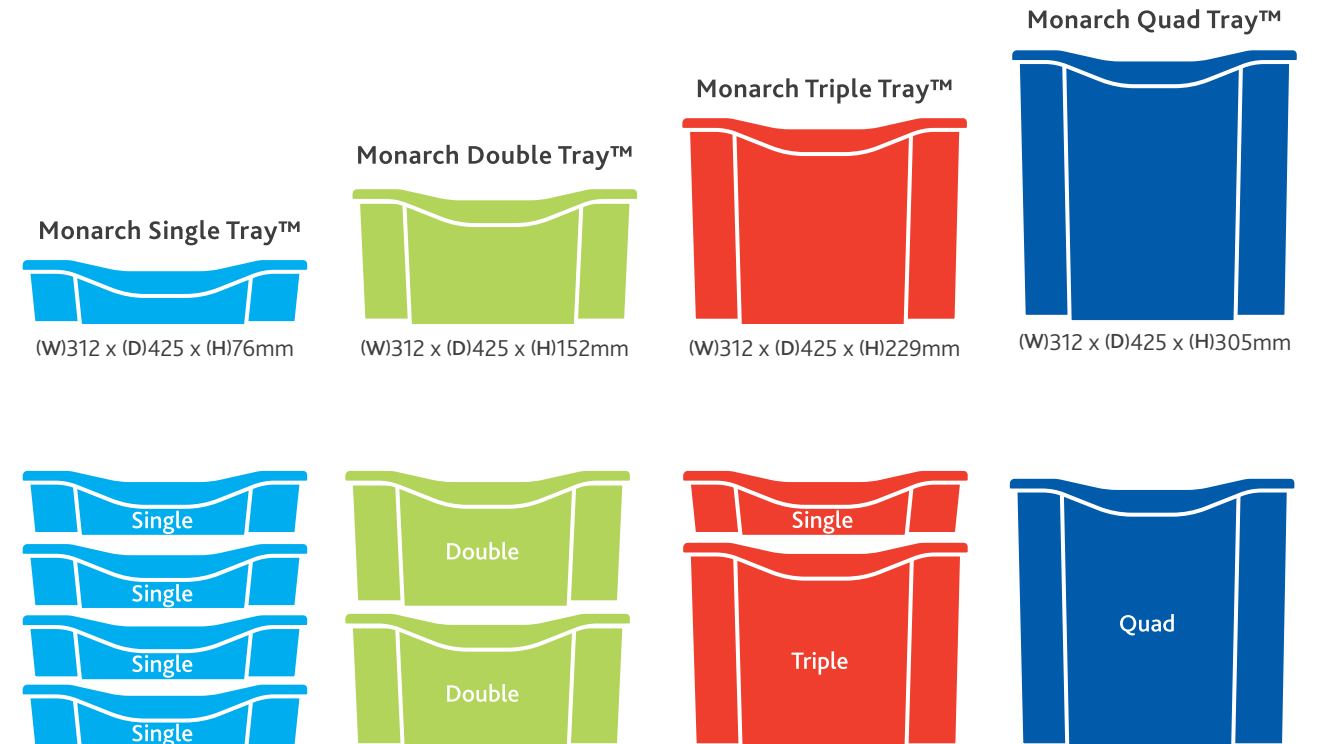

Monarch Tray™ Classic Translucent & Tints

Colour chart disclaimer: We have made every effort to make the colours on this document as close as possible to the ones you will receive.

Monarch Tray™ Features

Subtle rounding of corners creates a softer feel and touch.

Re-enforced side rib for extra strength.

Scooped out base gives extra strength and stability.

The Monarch Lid™ fits perfectly onto the top of the tray.

Monarch Tray™ Sizes

Monarch Single Tray™, Monarch Double Tray™, Monarch Triple Tray™, Monarch Quad Tray™, Monarch Lid™, Monarch Runner™ are all Trademarks™ of Monarch Education furniture.

Monarch Trays™ and the Environment