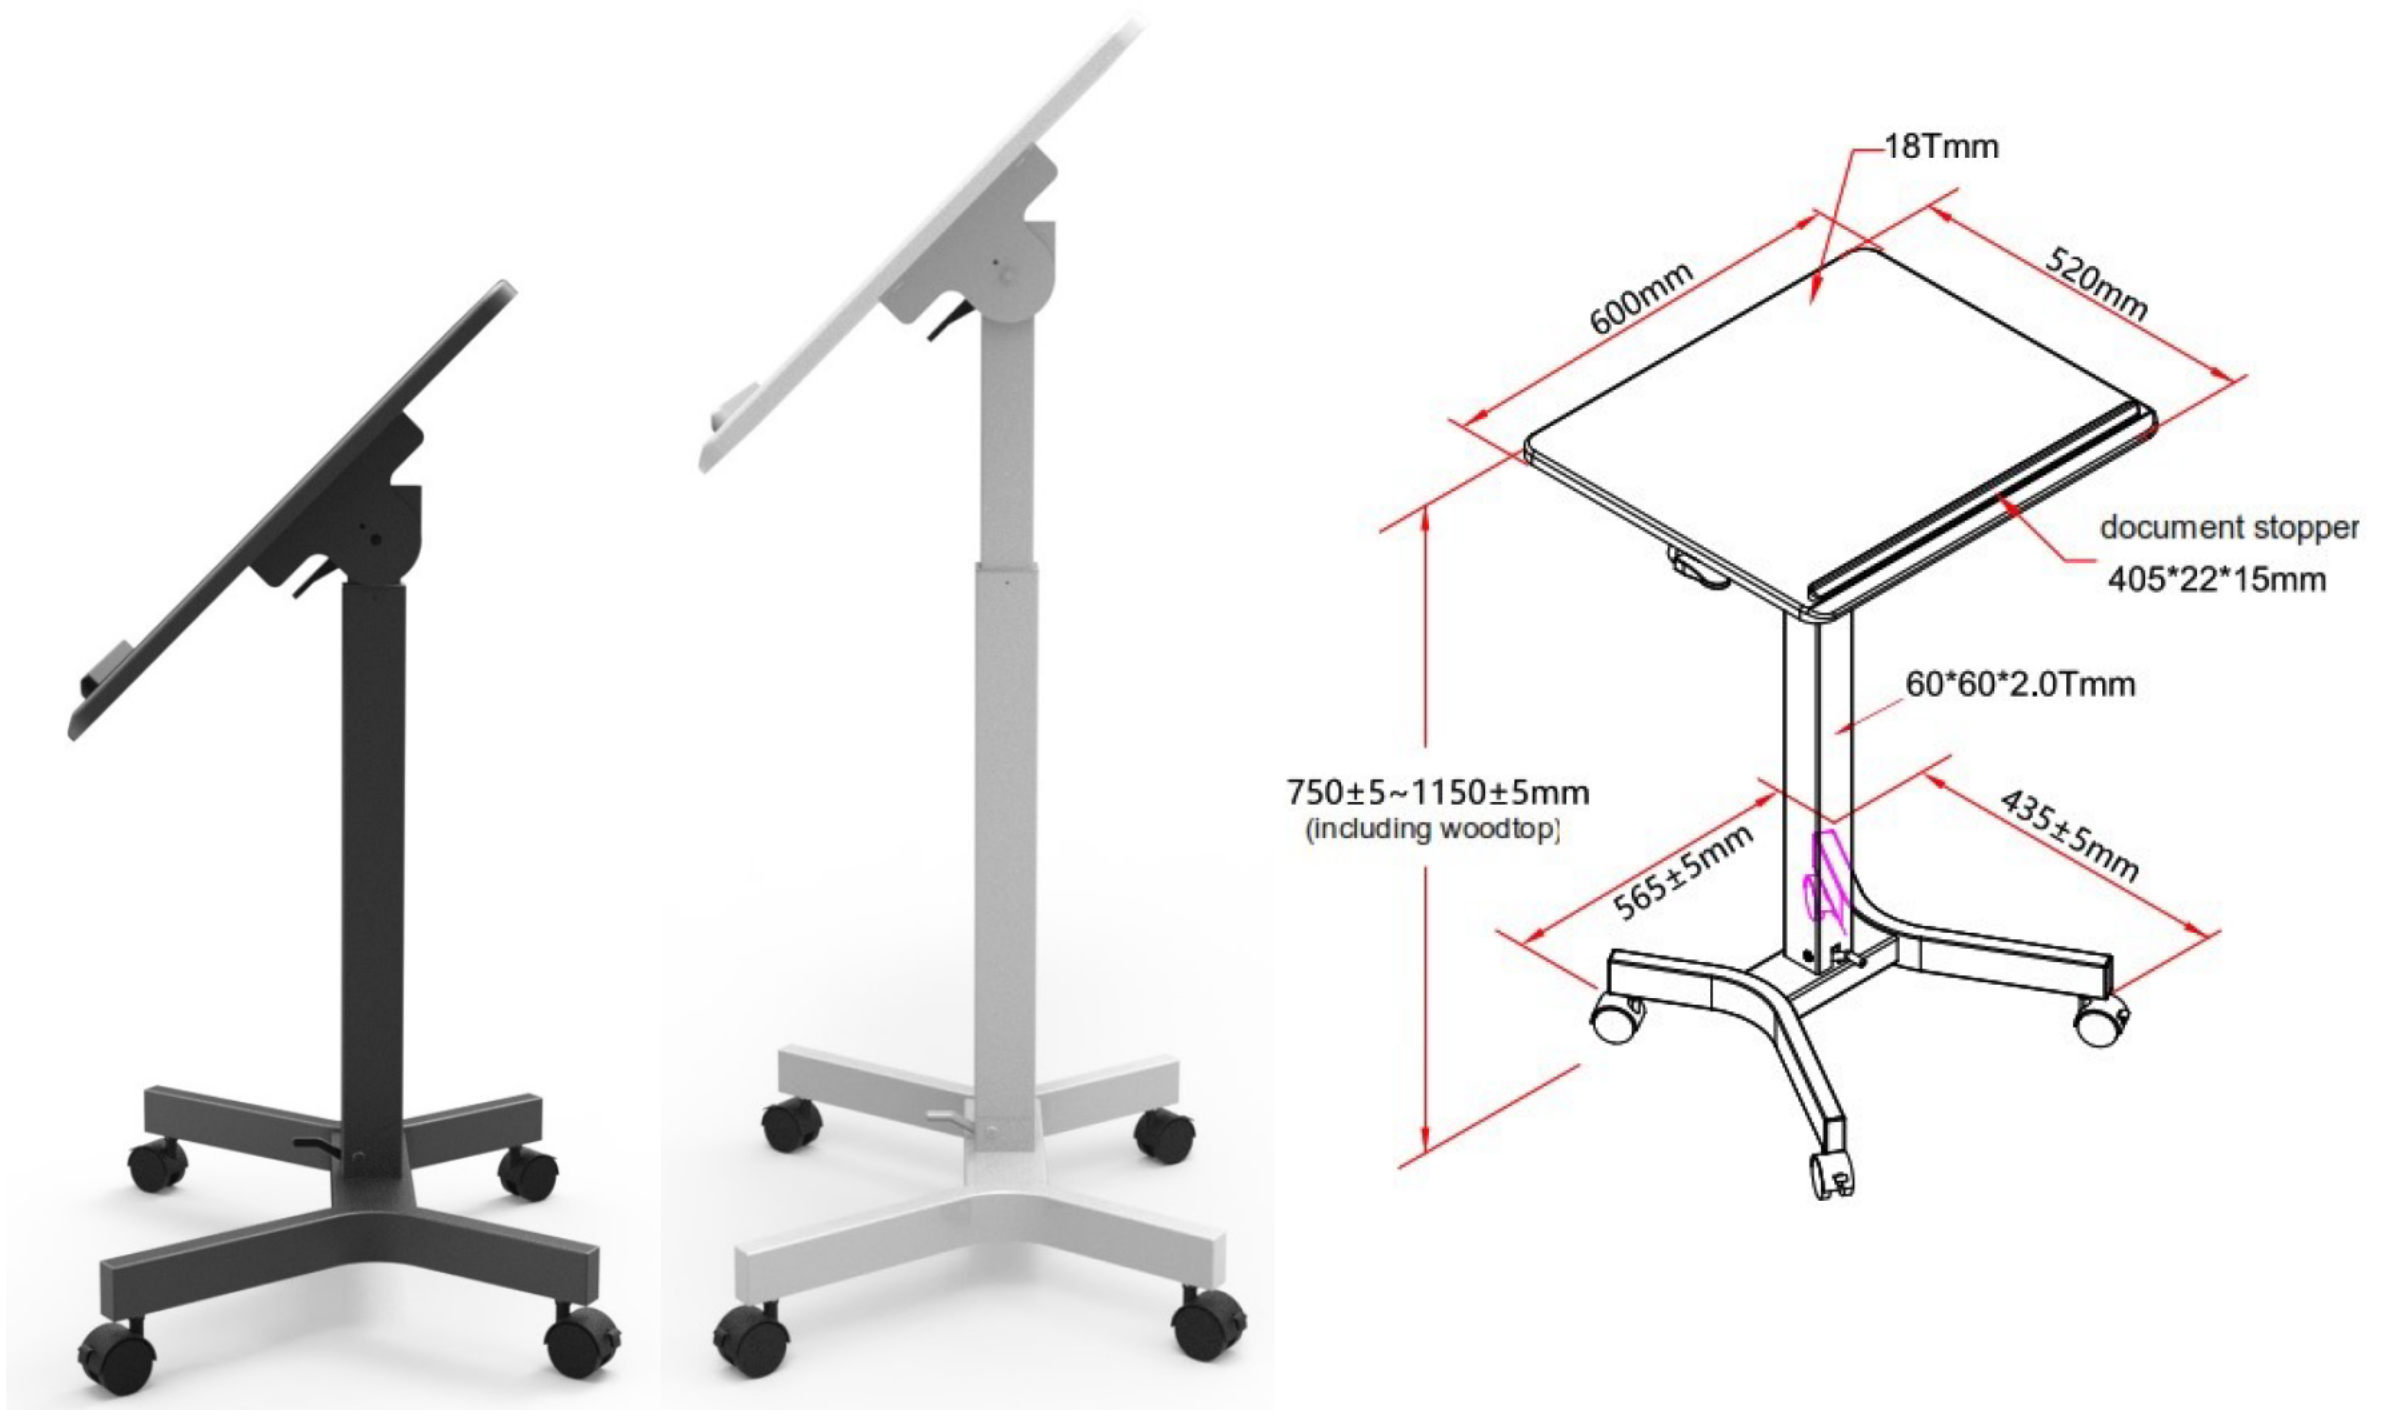

Mobile Height Adjustable Lecturn

Product Specification

Colours	Black - White
Gas Assisted height adjustable mobile table lecturn	
Tilt range	0° – 90° (14 segments)
Height adjustment speed	2-5 seconds
Height adjustment range	750mm – 1150mm (29-1/2"~45-1/4")
Loading capacity	10kgs
Document Stopper	