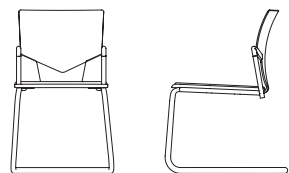

IK25B | Stackable Cantilever Seat & Back.

Overall Height	840 mm
Overall Width	460 mm
Overall Depth	520 mm
Seat Height	440 mm
Back Width	430 mm
Weight	6.5 kg