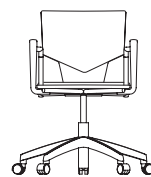

IK14B | Swivel Chair with Arms.

Overall Height	530 mm
Overall Width	550 mm
Overall Depth	530 mm
Seat Height	420-520 mm
Back Width	430 mm
Weight	10.1 kg

IK15B | Swivel Chair with Uph.

Overall Height	530 mm
Overall Width	460 mm
Overall Depth	530 mm
Seat Height	420-520 mm
Back Width	430 mm
Weight	8.5 kg

IK16B | Swivel Chair with Arms.

Overall Height	530 mm
Overall Width	550 mm
Overall Depth	530 mm
Seat Height	420-520 mm
Back Width	430 mm
Weight	10.2 kg