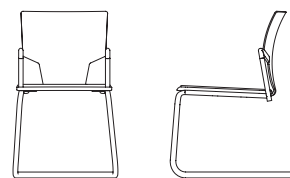

IK23B | Stackable Cantilever Uph. Seat.

Overall Height	820 mm
Overall Width	530 mm
Overall Depth	520 mm
Seat Height	440 mm
Back Width	430 mm
Weight	6 kg