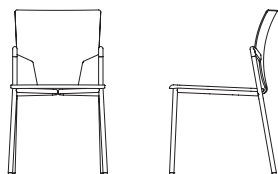

## IK01B | Stackable Chair.

Overall Height	800 mm
Overall Width	460 mm
Overall Depth	530 mm
Seat Height	440 mm
Back Width	430 mm
Weight	5 kg