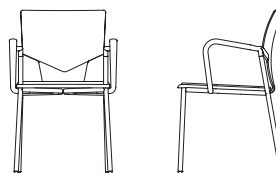

IK06B | Stackable Uph. Seat & Back Arms.

Overall Height	820 mm
Overall Width	540 mm
Overall Depth	530 mm
Seat Height	440 mm
Back Width	430 mm
Weight	6.2 kg