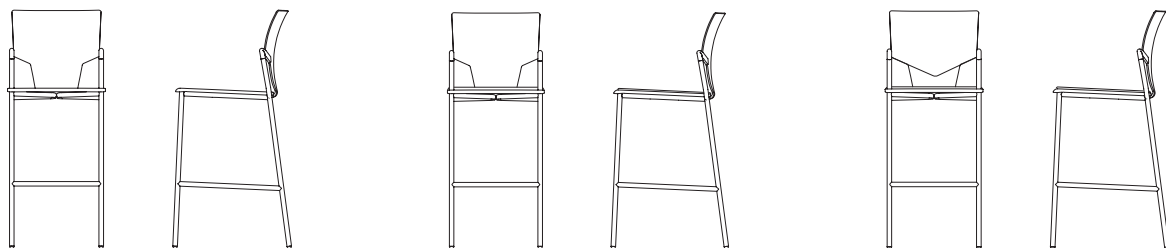

IKON COLLECTION

IK51B | High Stool.

Overall Height	1120 mm
Overall Width	460 mm
Overall Depth	530 mm
Seat Height	770 mm
Back Width	430 mm
Weight	6.6 kg

IK53B | High Stool Uph. Seat.

Overall Height	1140 mm
Overall Width	460 mm
Overall Depth	530 mm
Seat Height	770 mm
Back Width	430 mm
Weight	7.3 kg

IK55B | High Stool Uph. Seat & Back.

Overall Height	1140 mm
Overall Width	460 mm
Overall Depth	530 mm
Seat Height	770 mm
Back Width	430 mm
Weight	8 kg