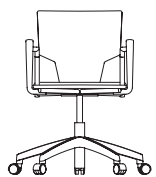

IK14B | Swivel Chair with Arms.

Overall Height	530 mm
Overall Width	550 mm
Overall Depth	530 mm
Seat Height	420-520 mm
Back Width	430 mm
Weight	10.1 kg

IK15B | Swivel Chair with Uph.

Overall Height	530 mm
Overall Width	460 mm
Overall Depth	530 mm
Seat Height	420-520 mm
Back Width	430 mm
Weight	8.5 kg

IK16B | Swivel Chair with Arms.

Overall Height	530 mm
Overall Width	550 mm
Overall Depth	530 mm
Seat Height	420-520 mm
Back Width	430 mm
Weight	10.2 kg