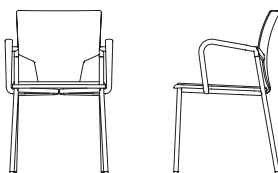

## IK01B | Stackable Chair.

Overall Height	800 mm
Overall Width	460 mm
Overall Depth	530 mm
Seat Height	440 mm
Back Width	430 mm
Weight	5 kg

## IK02B | Stackable Chair with Arms.

Overall Height	800 mm
Overall Width	540 mm
Overall Depth	530 mm
Seat Height	440 mm
Back Width	430 mm
Weight	6 kg

## IK03B | Stackable Chair Uph. Seat Pad.

Overall Height	800 mm
Overall Width	460 mm
Overall Depth	530 mm
Seat Height	440 mm
Back Width	430 mm
Weight	5.5 kg