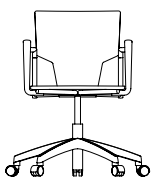

IKON COLLECTION

IK11B | Swivel Chair.

Overall Height	530 mm
Overall Width	460 mm
Overall Depth	530 mm
Seat Height	410-520 mm
Back Width	430 mm
Weight	8 kg

IK12B | Swivel Chair with Arms.

Overall Height	530 mm
Overall Width	550 mm
Overall Depth	530 mm
Seat Height	410-520 mm
Back Width	430 mm
Weight	9.9 kg

IK13B | Swivel Chair with Seat Pad.

Overall Height	530 mm
Overall Width	460 mm
Overall Depth	530 mm
Seat Height	420-520 mm
Back Width	430 mm
Weight	8.3 kg