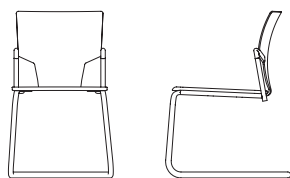

IKON COLLECTION

IK21B | Stackable Cantilever Chair.

Overall Height	820 mm
Overall Width	460 mm
Overall Depth	520 mm
Seat Height	440 mm
Back Width	430 mm
Weight	5.5 kg