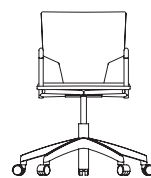

IKON COLLECTION

IK11B | Swivel Chair.

Overall Height	530 mm
Overall Width	460 mm
Overall Depth	530 mm
Seat Height	410-520 mm
Back Width	430 mm
Weight	8 kg

IK12B | Swivel Chair with Arms.

Overall Height	530 mm
Overall Width	550 mm
Overall Depth	530 mm
Seat Height	410-520 mm
Back Width	430 mm
Weight	9.9 kg

IK13B | Swivel Chair with Seat Pad.

Overall Height	530 mm
Overall Width	460 mm
Overall Depth	530 mm
Seat Height	420-520 mm
Back Width	430 mm
Weight	8.3 kg