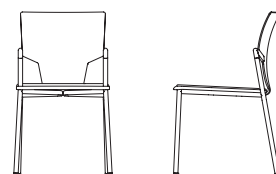

IK03B | Stackable Chair Uph. Seat Pad.

Overall Height	800 mm
Overall Width	460 mm
Overall Depth	530 mm
Seat Height	440 mm
Back Width	430 mm
Weight	5.5 kg