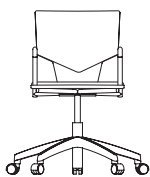

IK14B | Swivel Chair with Arms.

Overall Height	530 mm
Overall Width	550 mm
Overall Depth	530 mm
Seat Height	420-520 mm
Back Width	430 mm
Weight	10.1 kg

IK15B | Swivel Chair with Uph.

Overall Height	530 mm
Overall Width	460 mm
Overall Depth	530 mm
Seat Height	420-520 mm
Back Width	430 mm
Weight	8.5 kg

IK16B | Swivel Chair with Arms.

Overall Height	530 mm
Overall Width	550 mm
Overall Depth	530 mm
Seat Height	420-520 mm
Back Width	430 mm
Weight	10.2 kg