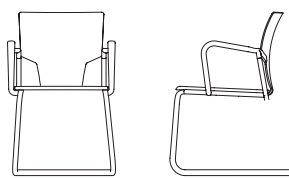

IK22B | Stackable Cantilever with Arms.

Overall Height	820 mm
Overall Width	540 mm
Overall Depth	530 mm
Seat Height	440 mm
Back Width	430 mm
Weight	7.9 kg