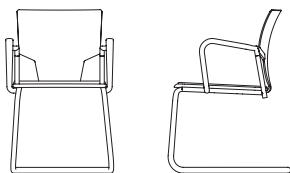

IK24B | Stackable Cantilever Arms & Pad.

Overall Height	820 mm
Overall Width	540 mm
Overall Depth	530 mm
Seat Height	440 mm
Back Width	430 mm
Weight	8.1 kg