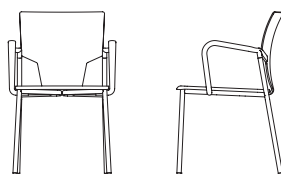

## IK01B | Stackable Chair.

Overall Height	800 mm
Overall Width	460 mm
Overall Depth	530 mm
Seat Height	440 mm
Back Width	430 mm
Weight	5 kg