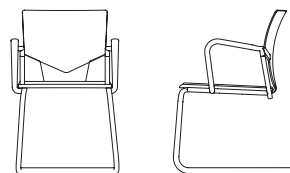

IK26B | Stackable Cantilever with Arms.

Overall Height	840 mm
Overall Width	540 mm
Overall Depth	530 mm
Seat Height	440 mm
Back Width	430 mm
Weight	8.3 kg