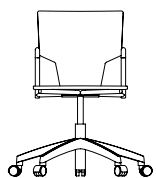

IKON COLLECTION

IK11B | Swivel Chair.

Overall Height	530 mm
Overall Width	460 mm
Overall Depth	530 mm
Seat Height	410-520 mm
Back Width	430 mm
Weight	8 kg

IK12B | Swivel Chair with Arms.

Overall Height	530 mm
Overall Width	550 mm
Overall Depth	530 mm
Seat Height	410-520 mm
Back Width	430 mm
Weight	9.9 kg

IK13B | Swivel Chair with Seat Pad.

Overall Height	530 mm
Overall Width	460 mm
Overall Depth	530 mm
Seat Height	420-520 mm
Back Width	430 mm
Weight	8.3 kg