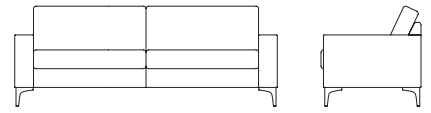

Our full terms concerning warranties can be found in our Seating Price Guide under terms and conditions section 9.

TARGET

TG-1 | Armchair.

Overall Height	800 mm
Overall Width	900 mm
Overall Depth	800 mm
Seat Height	450 mm
Seat Depth	490 mm
Weight	36 kg