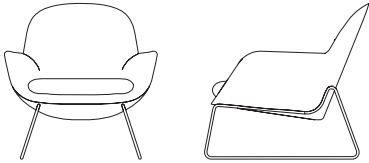

TORO

TORO1 | Low Back Armchair.

Overall Height	800 mm
Overall Width	760 mm
Overall Depth	850 mm
Seat Height	400 mm
Seat Depth	500 mm
Weight	17 kg

TORO3 | Low Back Armchair.

Overall Height	800 mm
Overall Width	760 mm
Overall Depth	850 mm
Seat Height	400 mm
Seat Depth	500 mm
Weight	17 kg

TORO5 | Low Back Armchair.

Overall Height	800 mm
Overall Width	760 mm
Overall Depth	850 mm
Seat Height	400 mm
Seat Depth	500 mm
Weight	17 kg