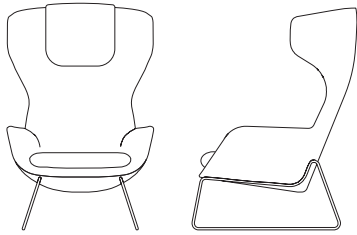

TORO2 | High Back Armchair.

Overall Height	1100 mm
Overall Width	760 mm
Overall Depth	850 mm
Seat Height	400 mm
Seat Depth	500 mm
Weight	21 kg

TORO4 | High Back Armchair.

Overall Height	1100 mm
Overall Width	760 mm
Overall Depth	850 mm
Seat Height	400 mm
Seat Depth	500 mm
Weight	21 kg

TORO6 | High Back Armchair.

Overall Height	1100 mm
Overall Width	760 mm
Overall Depth	850 mm
Seat Height	400 mm
Seat Depth	500 mm
Weight	21 kg