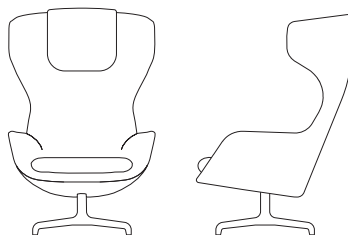

TORO2 | High Back Armchair.

Overall Height	1100 mm
Overall Width	760 mm
Overall Depth	850 mm
Seat Height	400 mm
Seat Depth	500 mm
Weight	21 kg

TORO4 | High Back Armchair.

Overall Height	1100 mm
Overall Width	760 mm
Overall Depth	850 mm
Seat Height	400 mm
Seat Depth	500 mm
Weight	21 kg

TORO6 | High Back Armchair.

Overall Height	1100 mm
Overall Width	760 mm
Overall Depth	850 mm
Seat Height	400 mm
Seat Depth	500 mm
Weight	21 kg