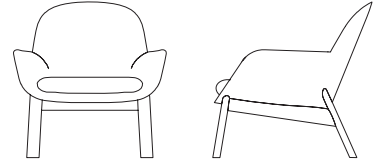

TORO

TORO1 | Low Back Armchair.

Overall Height	800 mm
Overall Width	760 mm
Overall Depth	850 mm
Seat Height	400 mm
Seat Depth	500 mm
Weight	17 kg

TORO3 | Low Back Armchair.

Overall Height	800 mm
Overall Width	760 mm
Overall Depth	850 mm
Seat Height	400 mm
Seat Depth	500 mm
Weight	17 kg

TORO5 | Low Back Armchair.

Overall Height	800 mm
Overall Width	760 mm
Overall Depth	850 mm
Seat Height	400 mm
Seat Depth	500 mm
Weight	17 kg