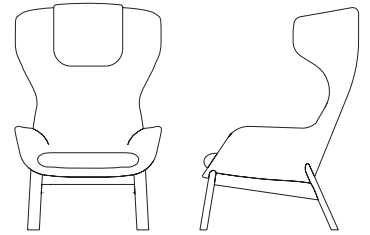

TORO2 | High Back Armchair.

Overall Height	1100 mm
Overall Width	760 mm
Overall Depth	850 mm
Seat Height	400 mm
Seat Depth	500 mm
Weight	21 kg

TORO4 | High Back Armchair.

Overall Height	1100 mm
Overall Width	760 mm
Overall Depth	850 mm
Seat Height	400 mm
Seat Depth	500 mm
Weight	21 kg

TORO6 | High Back Armchair.

Overall Height	1100 mm
Overall Width	760 mm
Overall Depth	850 mm
Seat Height	400 mm
Seat Depth	500 mm
Weight	21 kg