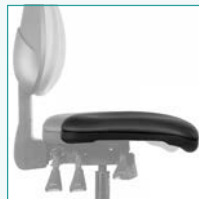

- ✓ Suitable for cleanroom class 5
- ✓ Waterproof and stain repellent
- ✓ Bleach cleanable
- ✓ Resistant to alcohol cleaners
- ✓ 150 kg weight capacity

| | |
|---------------|-----------|
| Back height | 410-480mm |
| Back width | 420mm |
| Seat height | 420-530mm |
| Seat depth | 450mm |
| Seat width | 490mm |
| Overall depth | 500mm |
| Weight | 14kg |

Seat Options:

Independent seat tilt
(IT)

Synchro (SM)

Seat slide (SS)

Back Options:

Ratchet back (RB)

Base Options:

Black base (BB)